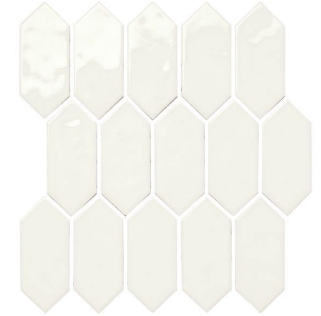

Designer Appointed Features | KITCHEN

Designer Appointed Features are home details and finishes curated by the talented design professionals responsible for the distinctive looks found in our model homes.

1 CABINETS

DIAMOND

BRYANT W/ FLAT DRAWERS- BUCKSKIN

2 HARDWARE

JEFFREY ALEXANDER

178 BG

3 COUNTERTOPS

SHAW

QUARTZ 3CM- ET GLOW

4 BACKSPASH

DAL

2 X 5 MYHTOLOGY SANTORINI PICKET

5 FLOORING-HARDWOOD

SHAW

HOMELAND OAK- ANTHEM

6 FAUCET

KOHLER

CRUE- 2MB

7 SINK

KOHLER

8206- CAIRN MATTE WHITE

8 LIGHTING- ISLAND

PROGRESS

MODERN- GOLD/ BLACK

9 LIGHTING-DINING

PROGRESS

MODERN- GOLD/ BLACK

1

2

3

4

5

6

7

8

9