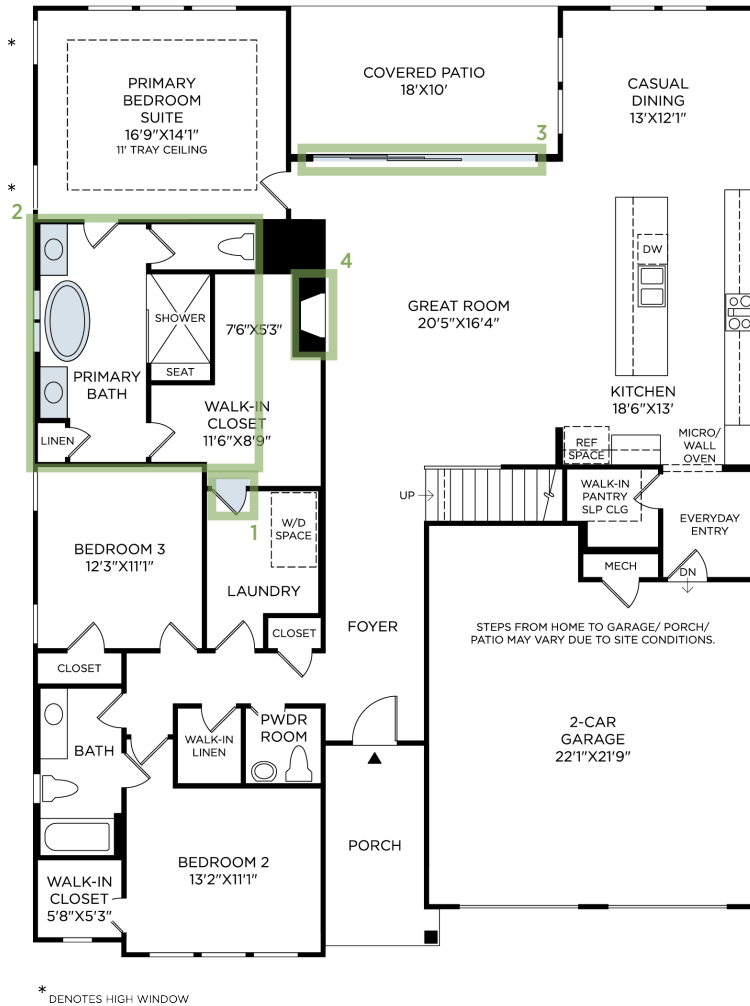

Designer Appointed Features | ARCHITECTURAL SELECTIONS

Designer Appointed Features are home details and finishes curated by the talented design professionals responsible for the distinctive looks found in our model homes.

1 ADDITIONAL ENTRY

3 MULTI-SLIDE STACKED DOOR

5 LAUNDRY ROOM T/M SINK

7 PRI BATH 1.75 HANDSHOWER

(not shown)

(not shown)

2 ALTERNATE PRIMARY BATH

4 TRADITIONAL FIREPLACE 42" NOVUS

6 POWDER ROOM CAXTON SINK

8 SEC BATH - SHOWER STALL W/ TILE FLOOR

(not shown)

(not shown)