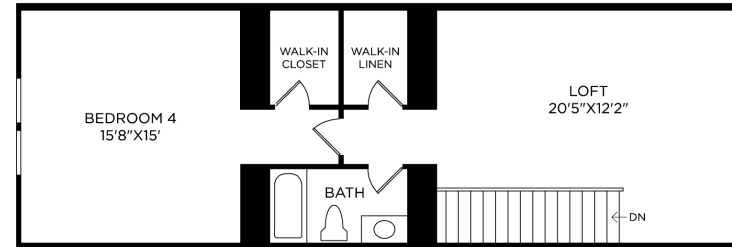

Designer Appointed Features | ARCHITECTURAL SELECTIONS

Designer Appointed Features are home details and finishes curated by the talented design professionals responsible for the distinctive looks found in our model homes.

1 ADDITIONAL ENTRY

3 MULTI-SLIDE STACKED DOOR

5 LAUNDRY ROOM T/M SINK

7 PRI BATH 1.75 HANDSHOWER

(not shown)

(not shown)

2 ALTERNATE PRIMARY BATH

4 TRADITIONAL FIREPLACE 42" NOVUS

6 POWDER ROOM CAXTON SINK

8 SEC BATH - SHOWER STALL W/ TILE FLOOR

(not shown)

(not shown)