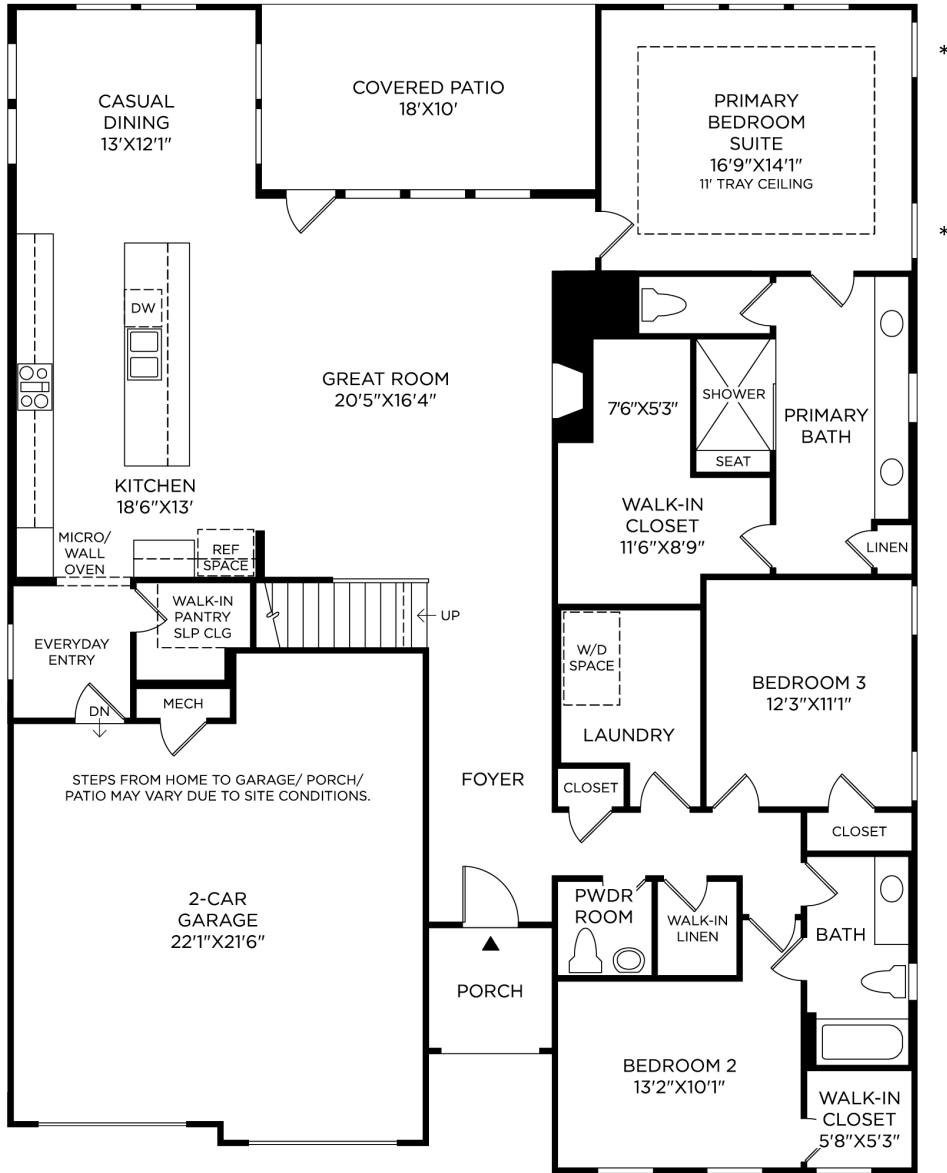

Designer Appointed Features | STRUCTURAL OPTIONS

Designer Appointed Features are home details and finishes curated by the talented design professionals responsible for the distinctive looks found in our model homes.

* DENOTES HIGH WINDOW