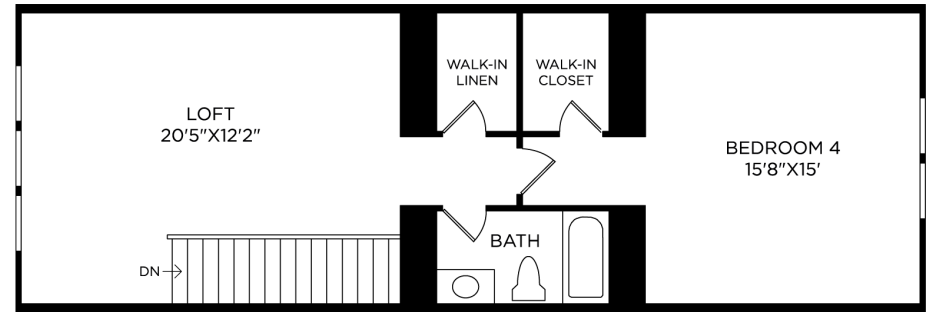

Designer Appointed Features | STRUCTURAL OPTIONS

Designer Appointed Features are home details and finishes curated by the talented design professionals responsible for the distinctive looks found in our model homes.

* DENOTES HIGH WINDOW