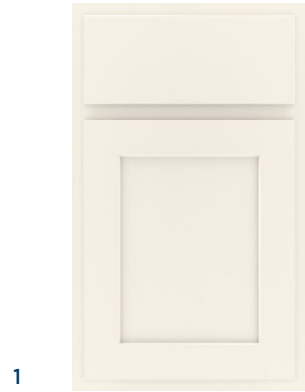

9 TOILET

Sterling Windham

White | Standard Height

10 LIGHTING

Progressive

Modern | 22x7.88 Brushed Bronze

1

2