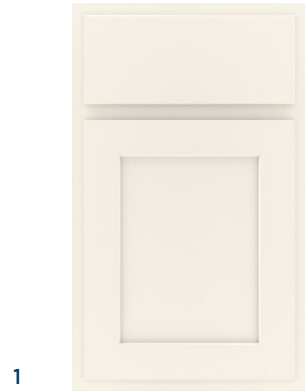

9 LIGHTING-ISLAND

Progressive

Modern | 12x12.50 Brushed Bronze

10 LIGHTING-CASUAL DINING

Progressive

Modern | 21.75 x 23 Brushed Bronze

1

2