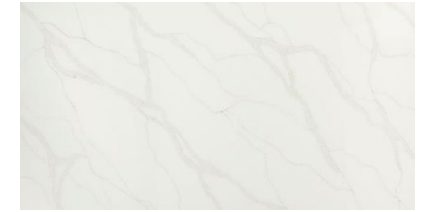

8 TOILET

Sterling Windham

White | Elongated

9 BATH ACCESSORIES

Kohler

Elate Towel, Hand towel, Toilet Paper
Matte Black

1

2