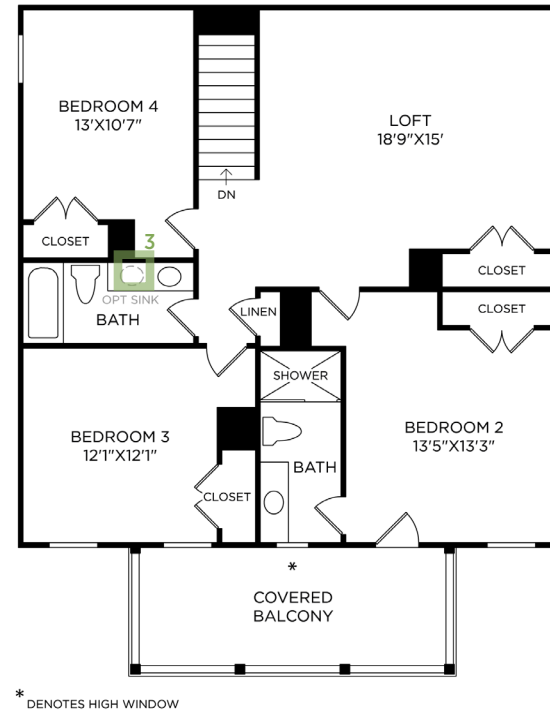

Designer Appointed Features | ARCHITECTURAL SELECTIONS

Designer Appointed Features are home details and finishes curated by the talented design professionals responsible for the distinctive looks found in our model homes.

1 MULTI-SLIDE STACKED DOOR

3 SECOND SINK

2 ADDITIONAL ENTRY

4 DETACHED 2-CAR GARAGE
(not shown)