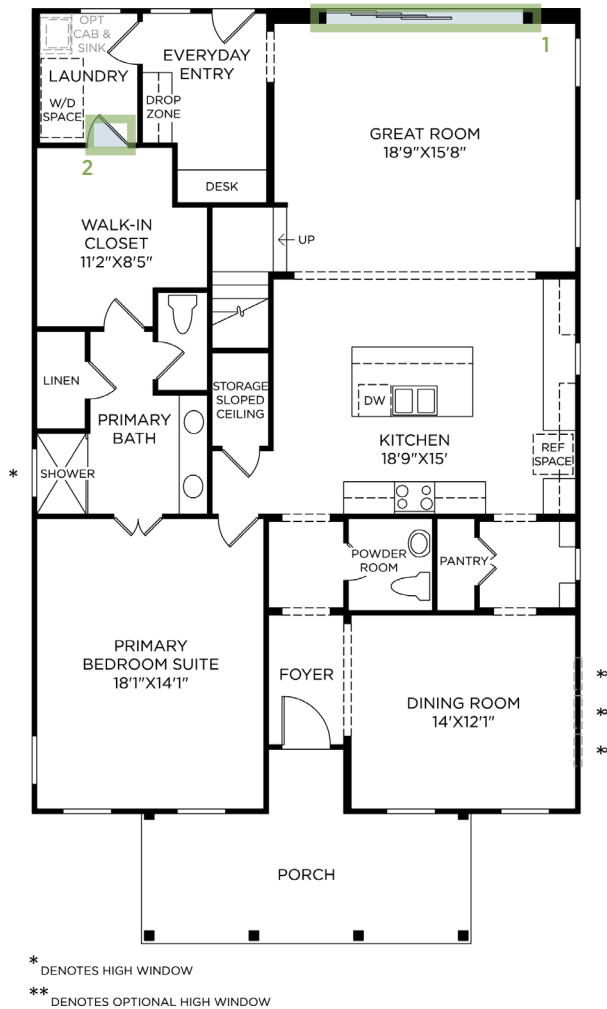

Designer Appointed Features | ARCHITECTURAL SELECTIONS

Designer Appointed Features are home details and finishes curated by the talented design professionals responsible for the distinctive looks found in our model homes.

1 MULTI-SLIDE STACKED DOOR

3 SECOND SINK

2 ADDITIONAL ENTRY

4 DETACHED 2-CAR GARAGE
(not shown)