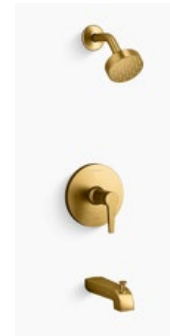

## 6 SHOWER FIXTURES

Kohler  
Hint | Modern Brass

## 7 TOILET

Windham  
White

1

2

3

4

5

6