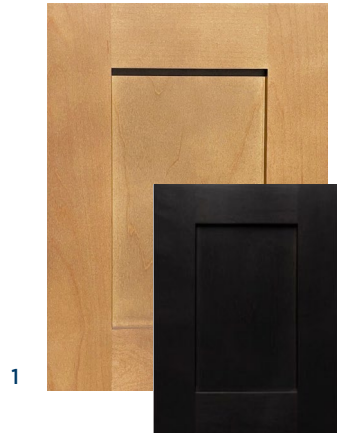

1 CABINETS

Craftsman
Stain | Sand | Island: Ebony

2 HARDWARE

Cabinet Pulls
Black

3 COUNTERTOP-ISLAND

Arizona Tile Quartz
Linen

4 COUNTERTOP-PERIMETER

Arizona Tile Quartz
Linen

5 BACKSPLASH

Arizona Tile Marvel Archer
Calacatta Prestigio

6 FLOORING-LVP

Shaw Homestead
Occasional Beige | 9" Planks

7 FAUCET

Kohler Crue
Matte Black

8 SINK

Kohler Vault
Stainless Steel | Single Basin