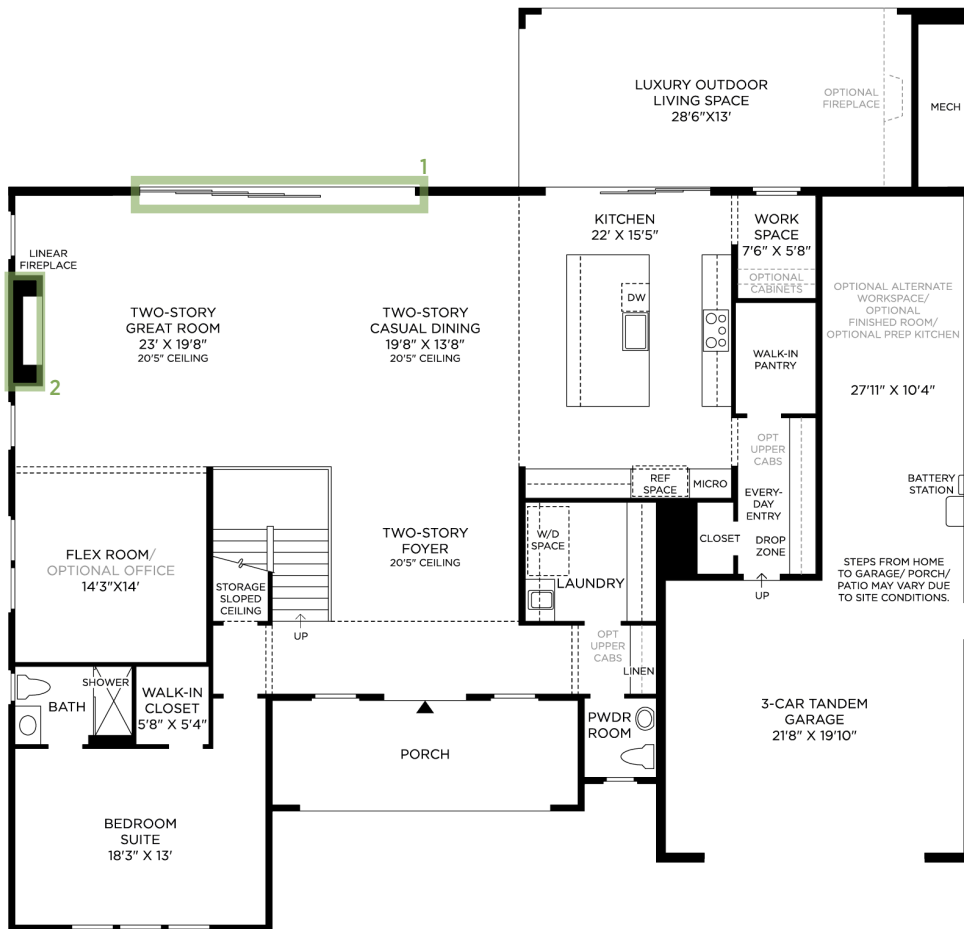

1 MULTI-SLIDE STACKED DOOR 20X8

EXDM0034

3 CEILING MOUNTED SHOWER HEAD

PLMX0008 (not shown)

2 FIREPLACE AT GREAT ROOM

FIRD0017

Designer Appointed Features | KITCHEN APPLIANCES

Designer Appointed Features are home details and finishes curated by the talented design professionals responsible for the distinctive looks found in our model homes.