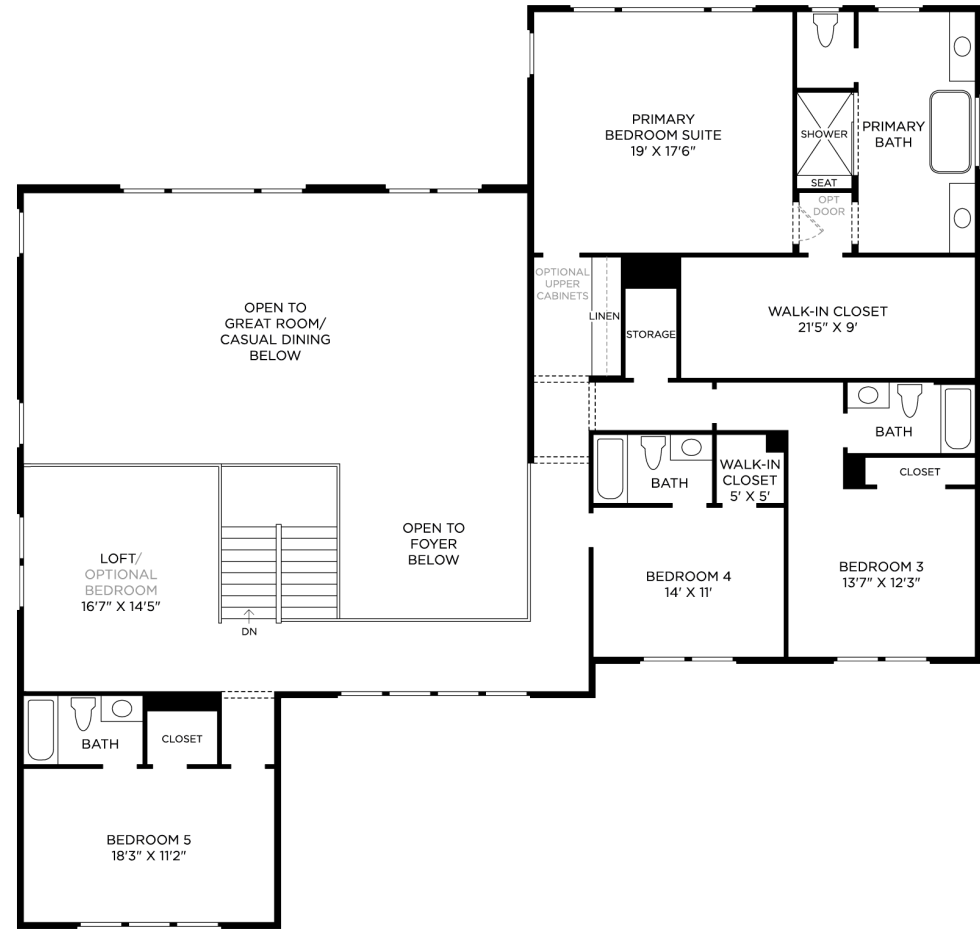

1 MULTI-SLIDE STACKED DOOR 20X8

EXDM0034

3 CEILING MOUNTED SHOWER HEAD

PLMX0008 (not shown)

2 FIREPLACE AT GREAT ROOM

FIRD0017

Designer Appointed Features | KITCHEN APPLIANCES

Designer Appointed Features are home details and finishes curated by the talented design professionals responsible for the distinctive looks found in our model homes.