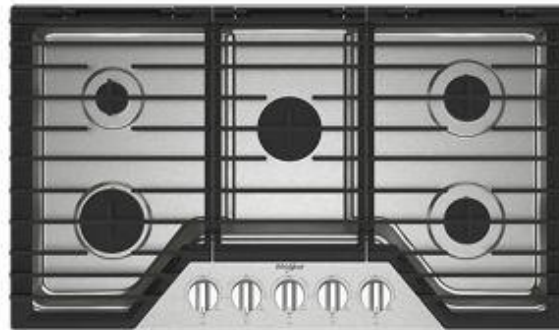

Designer Appointed Features | KITCHEN APPLIANCES

Designer Appointed Features are home details and finishes curated by the talented design professionals responsible for the distinctive looks found in our model homes.

1 CABINET HOOD

36" Convertible Under Cabinet Hood

UXT5536AAS | Stainless Steel
400 CFM Exhaust Rating
Dual Halogen Worksurface

2 WALL OVEN

30" Combo Smart Wall Oven

WOEC5030LZ | Black/Stainless Steel
6-In-1 Wall Oven with Fan Convection
6.4 Cu.Ft. Total Capacity
Air Fry Mode When Connected
Automatic Feature Updates When Connected

3 COOKTOP

36" Gas Cooktop

WCGK5036PS | 5th Burner
Speed Heat Burner
EZ-2-Lift Hinged Cast-Iron Grates

4 DISHWASHER

24" Dishwasher

WDT751SAPZ | Stainless Steel
5 cycles
47 DBA
Top Controls
Stainless Steel Tub

1

2

3

4