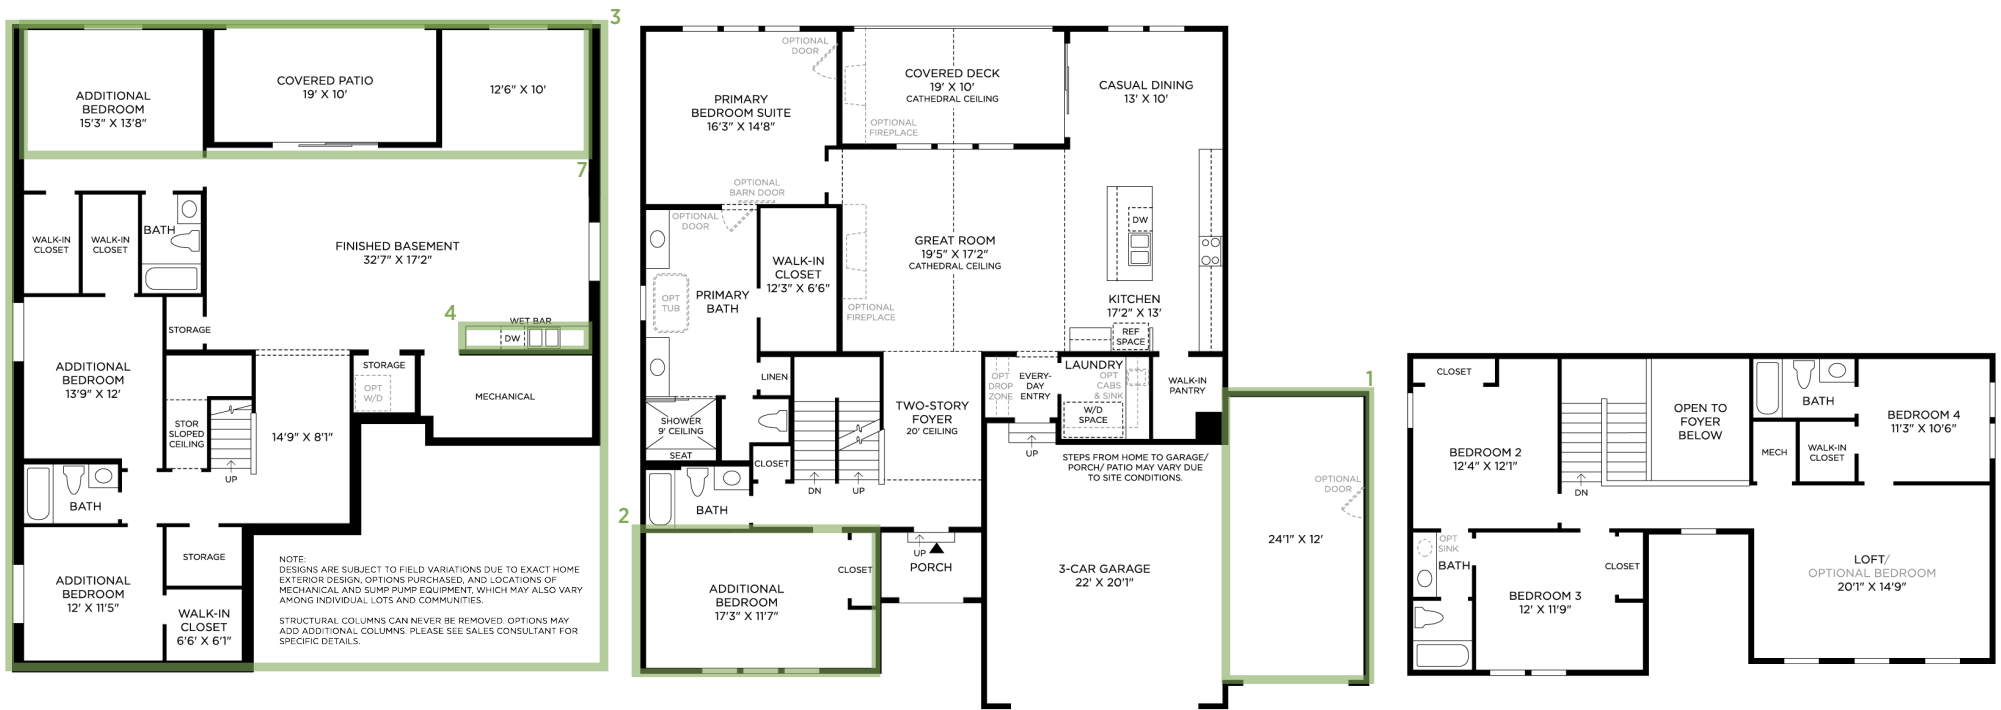

Designer Appointed Features | ARCHITECTURAL SELECTIONS

Designer Appointed Features are home details and finishes curated by the talented design professionals responsible for the distinctive looks found in our model homes.

1 3-CAR FRONT-ENTRY GARAGE

3 FINISHED BASEMENT

5 UPGRADE STAIR RAIL
(not shown)

7 WALKOUT BASEMENT

2 ADDITIONAL BEDROOM

4 INTERIOR WET BAR

6 UPGRADE STAIR RAIL
(not shown)