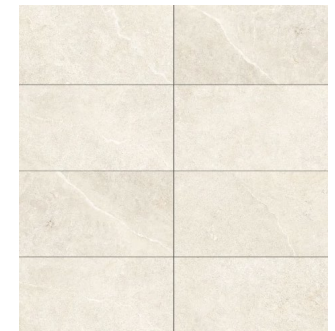

Designer Appointed Features | PRIMARY BATHROOM

Designer Appointed Features are home details and finishes curated by the talented design professionals responsible for the distinctive looks found in our model homes.

1 VANITY CABINETS

Mastercraft
Maple Porter | Stained Maple Shaker

2 HARDWARE

Contemporary Pull
Matte Black | Door & Drawer Cabinet Pull

3 COUNTERTOP

Arizona Tile
New Venatino Beige | Quartz Polished 3cm

4 FAUCET

Kohler
Matte Black | Hint/Pitch Faucet

5 SINK

Kohler
White | Caxton Rectangle Undermount

6 SHOWER TILE—WALLS

Arizona Tile
Beige | Glam Glossy Vertical Stack 2X9

7 SHOWER TILE—FLOOR

Arizona Tile
Beige | Futura 2X2 Square Mosaic

8 SHOWER FIXTURES

Kohler
Matte Black | Hint/Pitch Faucet

9 TUB

Kohler
White | Stargaze 60"

10 TUB FAUCET

Kohler
Matte Black | Hint/Pitch Faucet

11 TOILET

Kohler
White | Wellworth Standard Height

12 FLOORING—TILE

Arizona Tile
Beige | Futura Matte 12X24

1

2

3

4

5

6

7

8

9

10

11

12