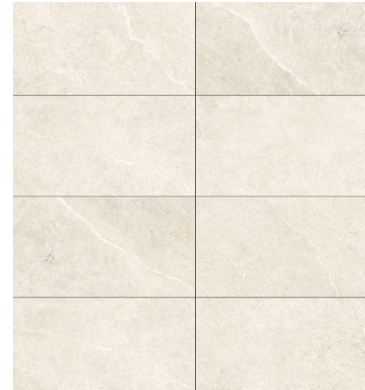

8 STAIR RAILING

Interior Stair Railing
Flat Black | Horizontal Metal Rail

Pure White
SW 7005

1

2

3

4

5