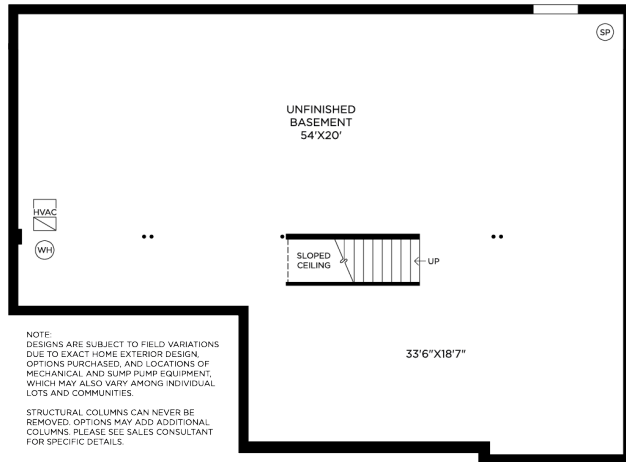

Designer Appointed Features | ARCHITECTURAL SELECTIONS

Designer Appointed Features are home details and finishes curated by the talented design professionals responsible for the distinctive looks found in our model homes.

1 OPEN RAILING

3 LINEAR FIREPLACE 60" PRIMO II

5 PLUMBING ROUGH-IN IN BASEMENT
(not shown)

7 INTERIOR DOUBLE DOORS

2 ALTERNATE PRIMARY SHOWER

4 LAUNDRY ROOM T/M SINK W/
CABINET

6 SEC BATH - SHOWER STALL W/
TILE FLOOR
(not shown)