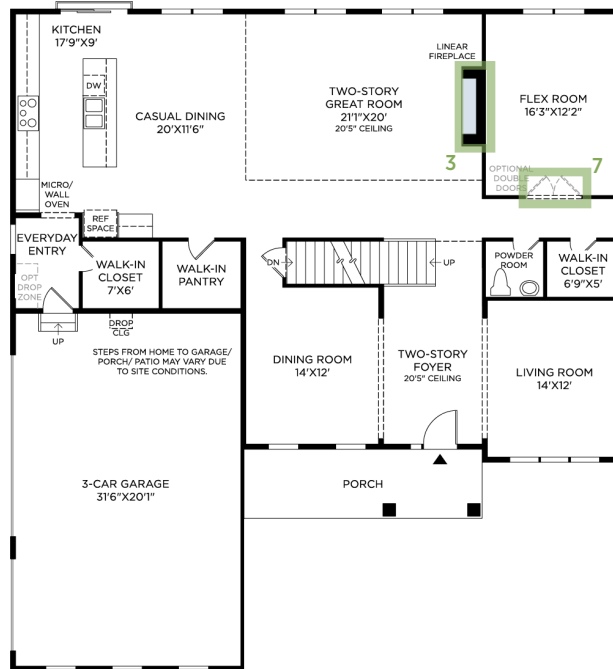

Designer Appointed Features | ARCHITECTURAL SELECTIONS

Designer Appointed Features are home details and finishes curated by the talented design professionals responsible for the distinctive looks found in our model homes.

1 OPEN RAILING

3 LINEAR FIREPLACE 60" PRIMO II

5 PLUMBING ROUGH-IN IN BASEMENT
(not shown)

7 INTERIOR DOUBLE DOORS

2 ALTERNATE PRIMARY SHOWER

4 LAUNDRY ROOM T/M SINK W/
CABINET

6 SEC BATH - SHOWER STALL W/
TILE FLOOR
(not shown)