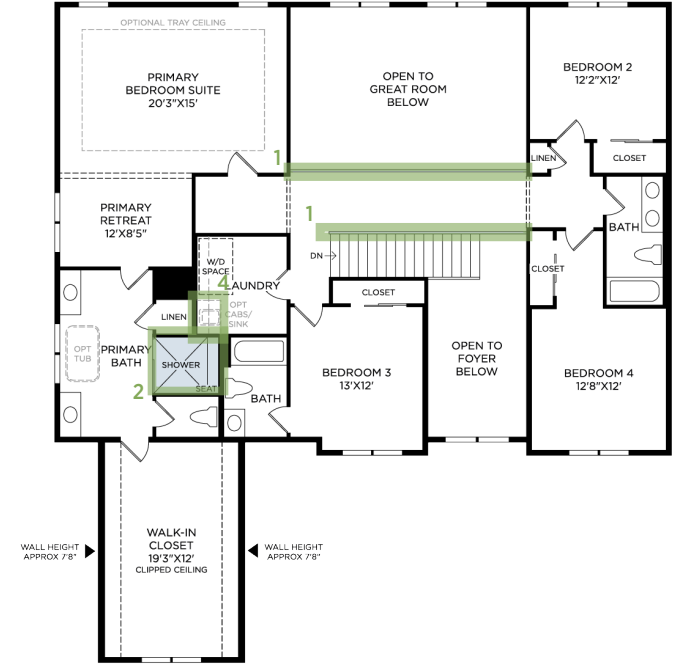

Designer Appointed Features | ARCHITECTURAL SELECTIONS

Designer Appointed Features are home details and finishes curated by the talented design professionals responsible for the distinctive looks found in our model homes.

1 OPEN RAILING

3 LINEAR FIREPLACE 60" PRIMO II

5 PLUMBING ROUGH-IN IN BASEMENT
(not shown)

7 INTERIOR DOUBLE DOORS

2 ALTERNATE PRIMARY SHOWER

4 LAUNDRY ROOM T/M SINK W/
CABINET

6 SEC BATH - SHOWER STALL W/
TILE FLOOR
(not shown)