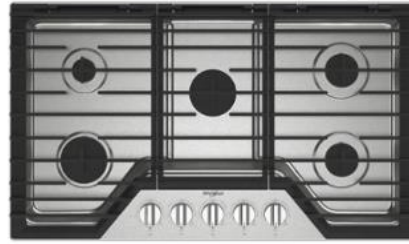

Designer Appointed Features | KITCHEN APPLIANCES

Designer Appointed Features are home details and finishes curated by the talented design professionals responsible for the distinctive looks found in our model homes.

1 COOKTOP

Whirlpool Cooktop
5-Burner Stainless Steel | 36"

2 HOOD

Whirlpool Vent
Stainless Steel

3 MICROWAVE WALL OVEN COMBO

Whirlpool
Stainless Steel

4 DISHWASHER

Whirlpool
Stainless Steel

5 REFRIGERATOR

KitchenAid
Stainless Steel 36" Counter Depth

1