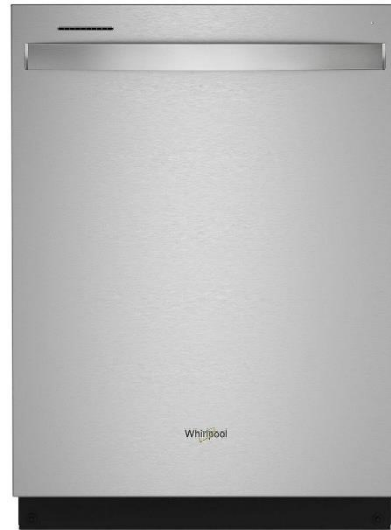

5 REFRIGERATOR

KitchenAid
Stainless Steel 36" Counter Depth

1

2

3

4

5

Designer Appointed Features | POWDER ROOMS