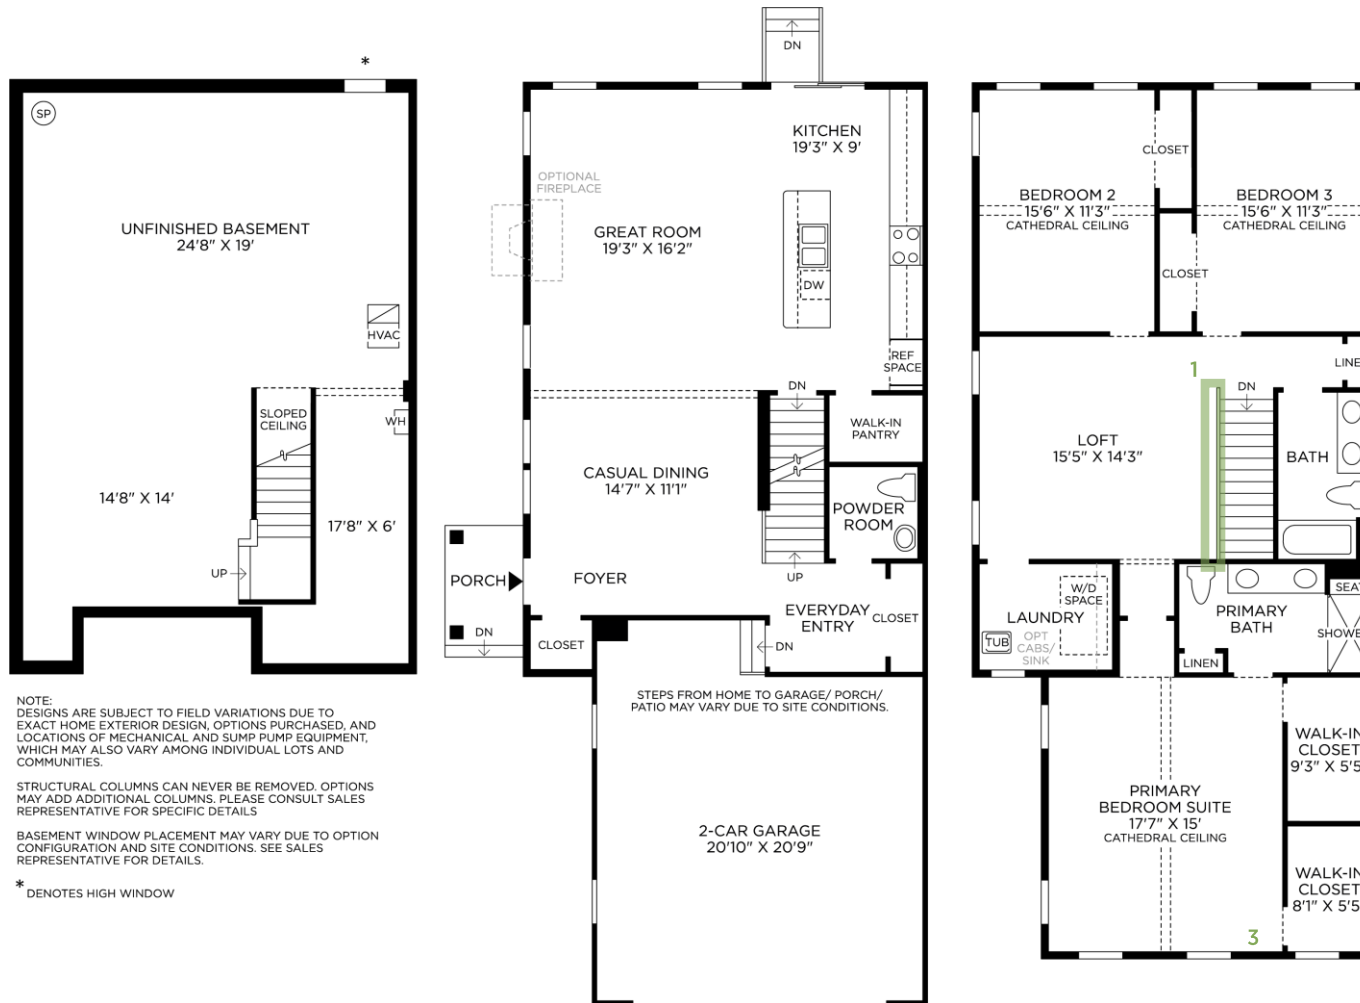

Designer Appointed Features | ARCHITECTURAL SELECTIONS

Designer Appointed Features are home details and finishes curated by the talented design professionals responsible for the distinctive looks found in our model homes.

1 OPEN RAIL REPLACES HALF WALL

3 OAK STAIR STAINED RISER

(not shown)

2 PLUMBING ROUGH-IN IN BASEMENT

(not shown)