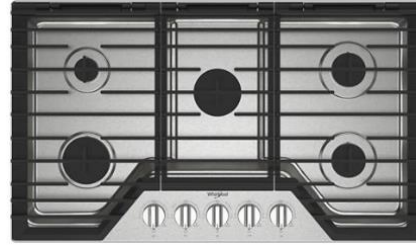

1 COOKTOP

Whirlpool

5 Burner Stainless Steel | 36"

2 HOOD

Whirlpool Vent

Stainless Steel

3 MICROWAVE WALL OVEN COMBO

Whirlpool

Stainless Steel

4 DISHWASHER

Whirlpool

Stainless Steel

5 REFRIGERATOR

KitchenAid

Stainless Steel 36" Counter Depth

1