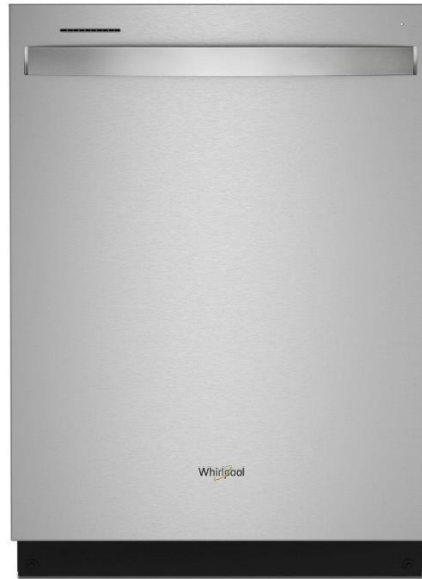

Designer Appointed Features | KITCHEN APPLIANCES

Designer Appointed Features are home details and finishes curated by the talented design professionals responsible for the distinctive looks found in our model homes.

1 COOKTOP

Whirlpool

5 Burner Stainless Steel | 36"

2 HOOD

Whirlpool Vent

Stainless Steel

3 MICROWAVE WALL OVEN COMBO

Whirlpool

Stainless Steel

4 DISHWASHER

Whirlpool

Stainless Steel

5 REFRIGERATOR

KitchenAid

Stainless Steel 36" Counter Depth

1

2

3

4

5