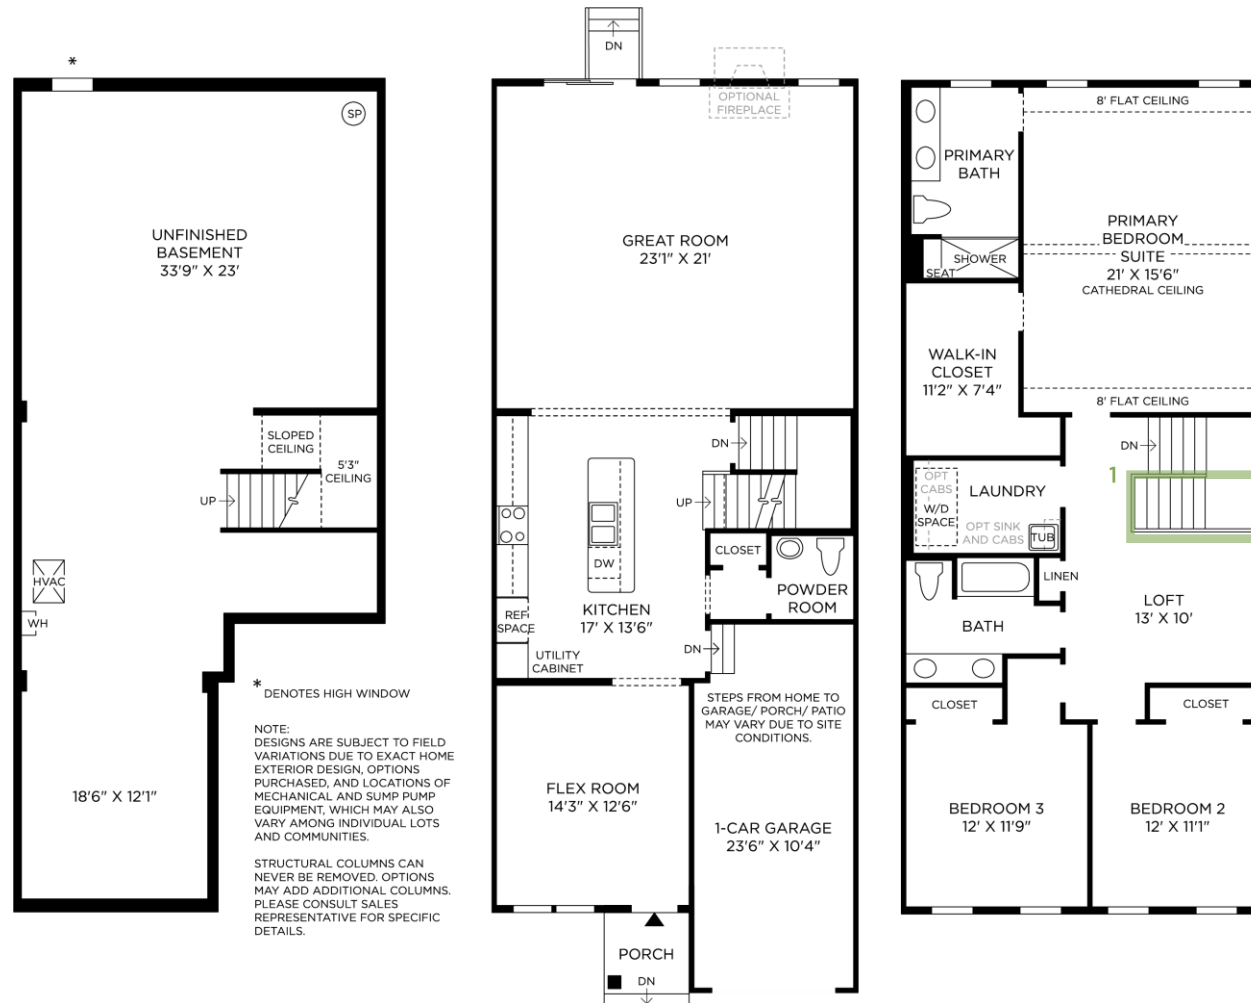

Designer Appointed Features | STRUCTURAL OPTIONS

Designer Appointed Features are home details and finishes curated by the talented design professionals responsible for the distinctive looks found in our model homes.

1 OPEN RAIL REPLACES HALF WALL

3 OAK STAIR - STAINED RISER

(not shown)

2 ELECTRIC CAR CHARGING PRE-WIRE

(not shown)