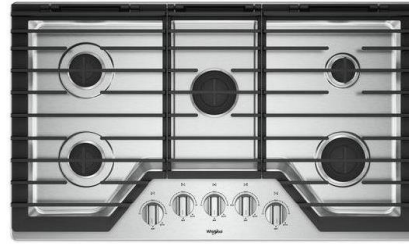

1 COOKTOP

Whirlpool

5 Burner Stainless Steel | 36"

2 HOOD

Whirlpool Vent

Stainless Steel | 400 CFM

3 MICROWAVE WALL OVEN COMBO

Whirlpool

Stainless Steel

4 DISHWASHER

Whirlpool

Stainless Steel

5 REFRIGERATOR

KitchenAid

Stainless Steel 36" Counter Depth

1