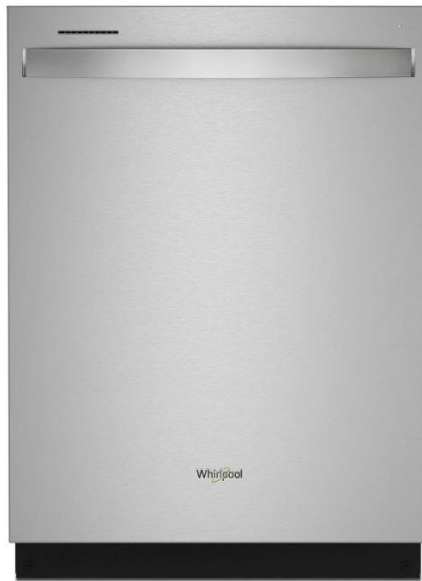

## 5 REFRIGERATOR

**KitchenAid**

Stainless Steel 36" Counter Depth

1

2

3

4

5