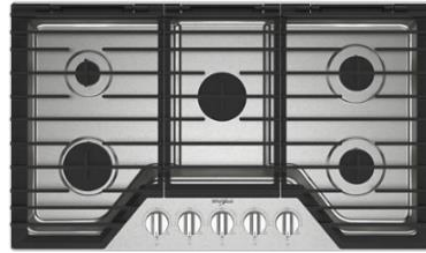

Designer Appointed Features | KITCHEN APPLIANCES

Designer Appointed Features are home details and finishes curated by the talented design professionals responsible for the distinctive looks found in our model homes.

1 COOKTOP

Whirlpool

5 Burner Stainless Steel | 36"

2 HOOD

Whirlpool Vent

Stainless Steel

3 MICROWAVE WALL OVEN COMBO

Whirlpool

Stainless Steel

4 DISHWASHER

Whirlpool

Stainless Steel

5 REFRIGERATOR

Whirlpool

Stainless Steel 36" Counter Depth

1