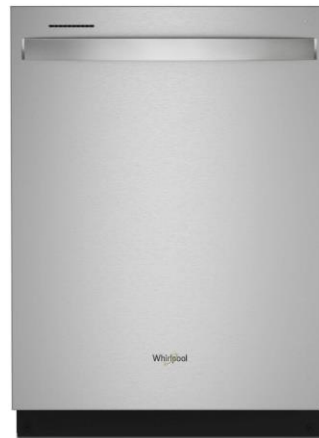

Designer Appointed Features | KITCHEN APPLIANCES

Designer Appointed Features are home details and finishes curated by the talented design professionals responsible for the distinctive looks found in our model homes.

1 COOKTOP

Whirlpool

5 Burner Stainless Steel | 36"

2 HOOD

Whirlpool Vent

Stainless Steel

3 MICROWAVE WALL OVEN COMBO

Whirlpool

Stainless Steel

4 DISHWASHER

Whirlpool

Stainless Steel

5 REFRIGERATOR

Whirlpool

Stainless Steel 36" Counter Depth

1

2

3

4

5