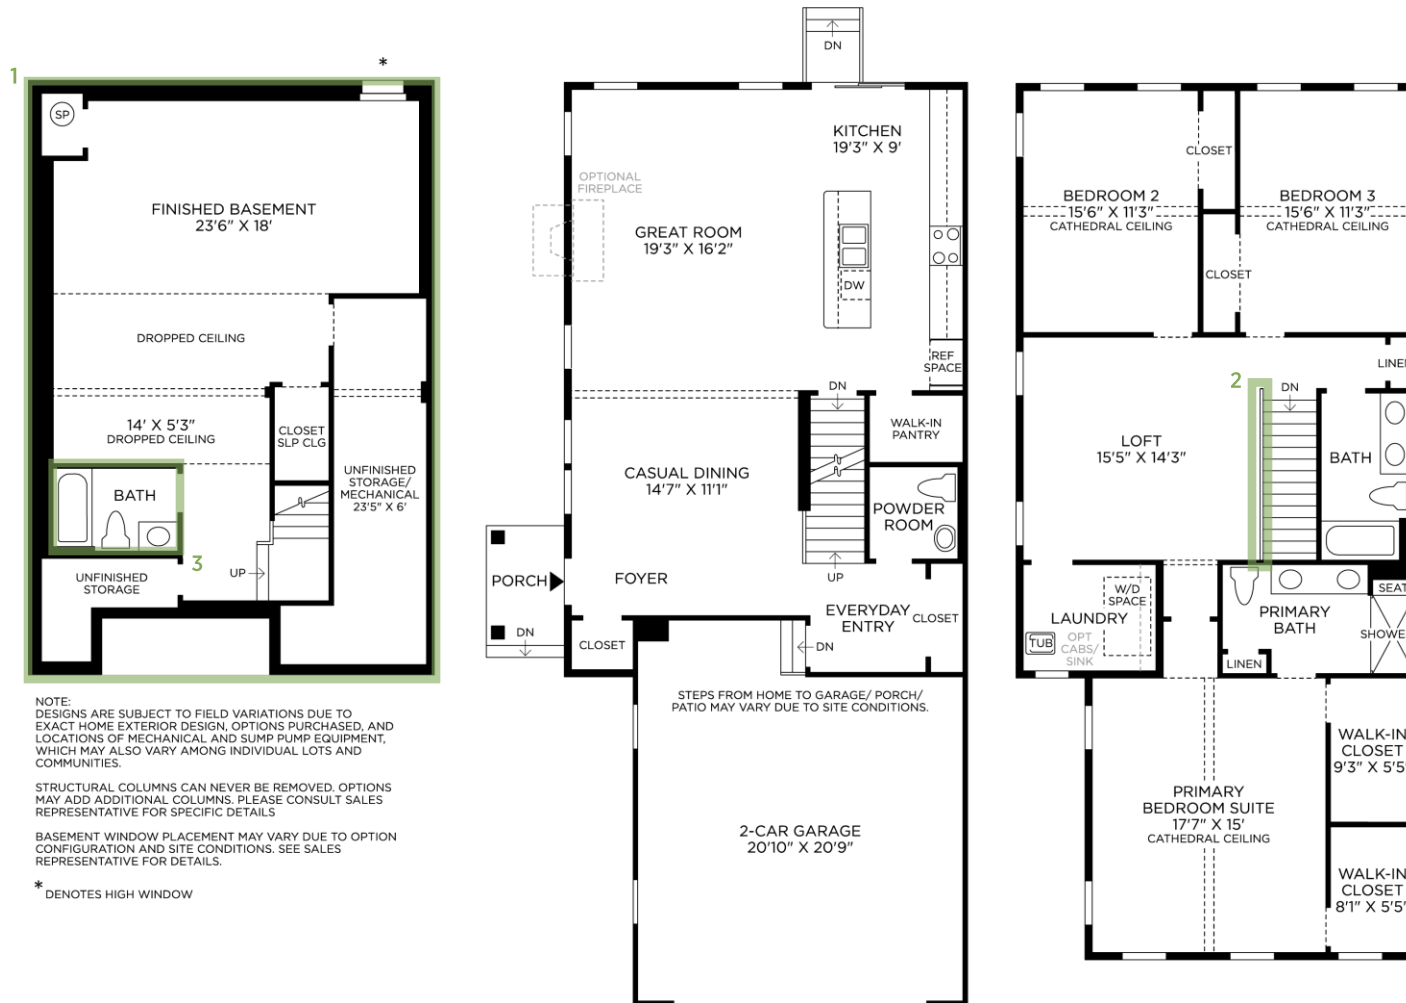

1 FINISHED BASEMENT

3 FULL BATH

2 OPEN RAIL REPLACES HALF WALL

Designer Appointed Features | INTERIOR SELECTIONS

Designer Appointed Features are home details and finishes curated by the talented design professionals responsible for the distinctive looks found in our model homes.