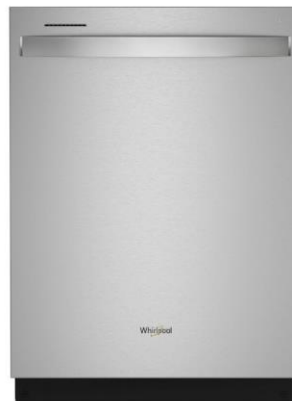

Designer Appointed Features | KITCHEN APPLIANCES

Designer Appointed Features are home details and finishes curated by the talented design professionals responsible for the distinctive looks found in our model homes.

1 REFRIGERATOR

KitchenAid | French Door

Stainless Steel | 36" Counter Depth

2 36" COOKTOP

Whirlpool 5 Bunner

Stainless Steel

3 HOOD

Whirlpool

Stainless Steel

4 COMBO WALL OVEN / MICROWAVE

Whirlpool

Stainless Steel

5 DISHWASHER

Whirlpool

Stainless Steel | 24"

1

2

3

4

5