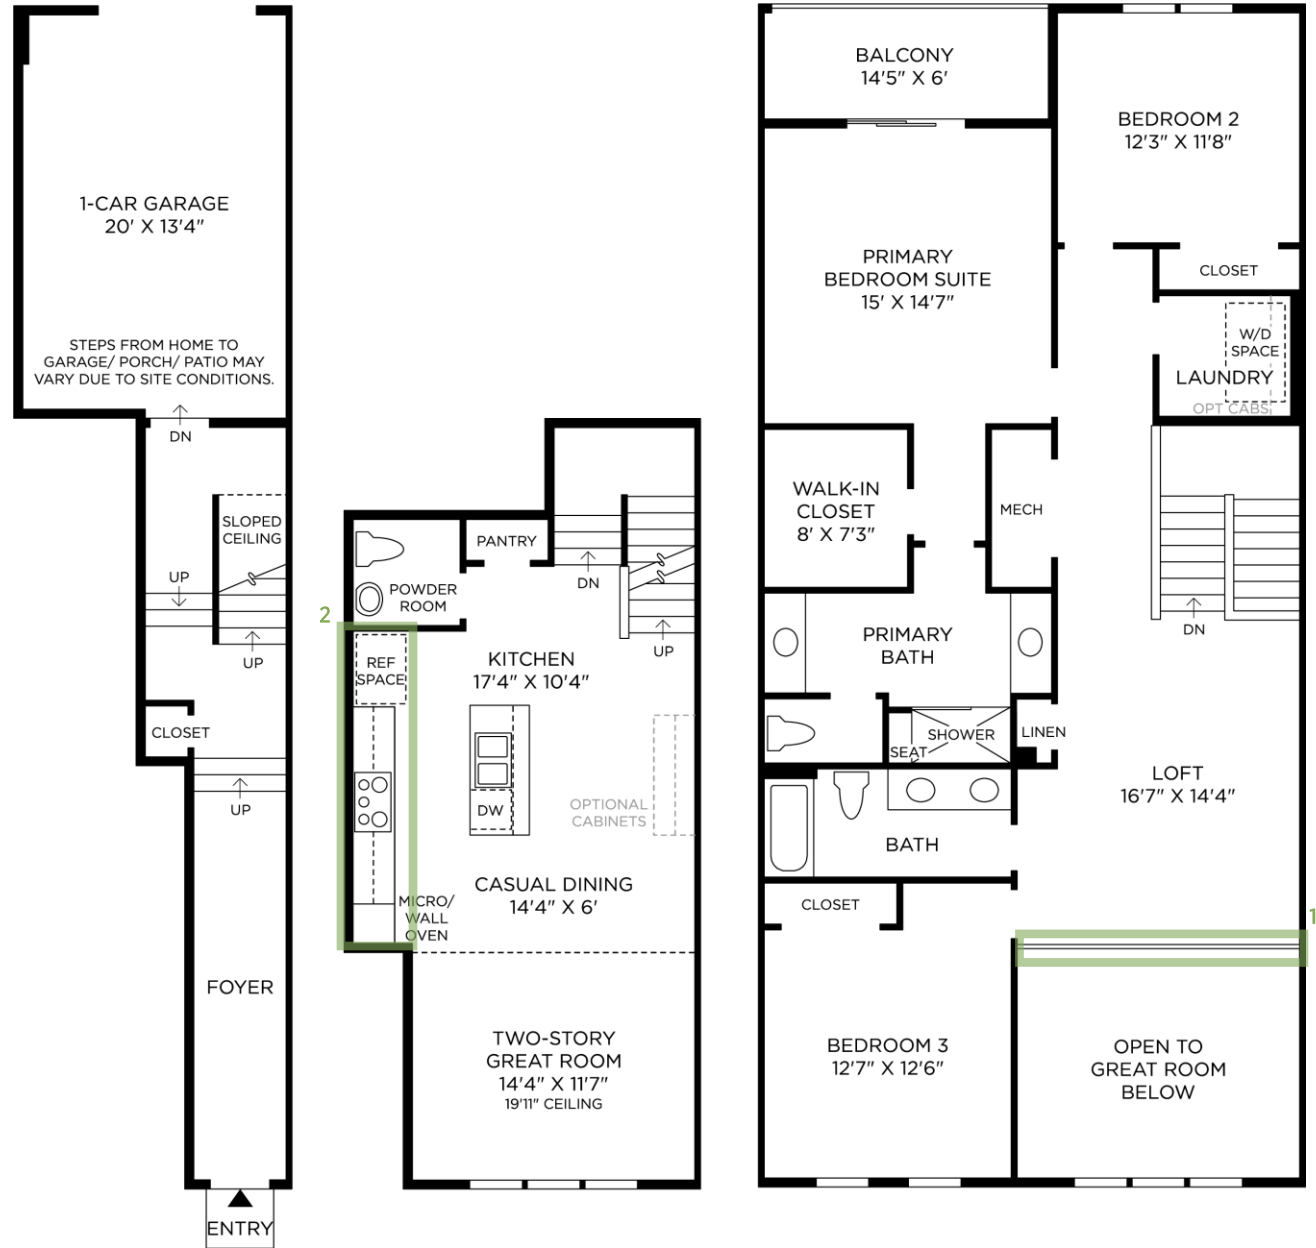

1 OPEN RAIL REPLACES HALF WALL

2 ALTERNATE KITCHEN LAYOUT

3 TILE SHOWER FLOOR REPLACES

(not shown)

Designer Appointed Features | INTERIOR SELECTIONS

Designer Appointed Features are home details and finishes curated by the talented design professionals responsible for the distinctive looks found in our model homes.