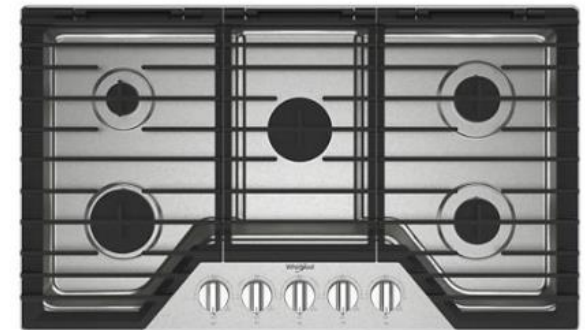

Designer Appointed Features | KITCHEN APPLIANCES

Designer Appointed Features are home details and finishes curated by the talented design professionals responsible for the distinctive looks found in our model homes.

1 REFRIGERATOR

KitchenAid | French Door

Stainless Steel | 36" Counter Depth

2 36" COOKTOP

Whirlpool 5 Bunner

Stainless Steel

3 HOOD

Whirlpool

Stainless Steel

4 COMBO WALL OVEN / MICROWAVE

Whirlpool

Stainless Steel

5 DISHWASHER

Whirlpool

Stainless Steel | 24"

1

2

3

4

5