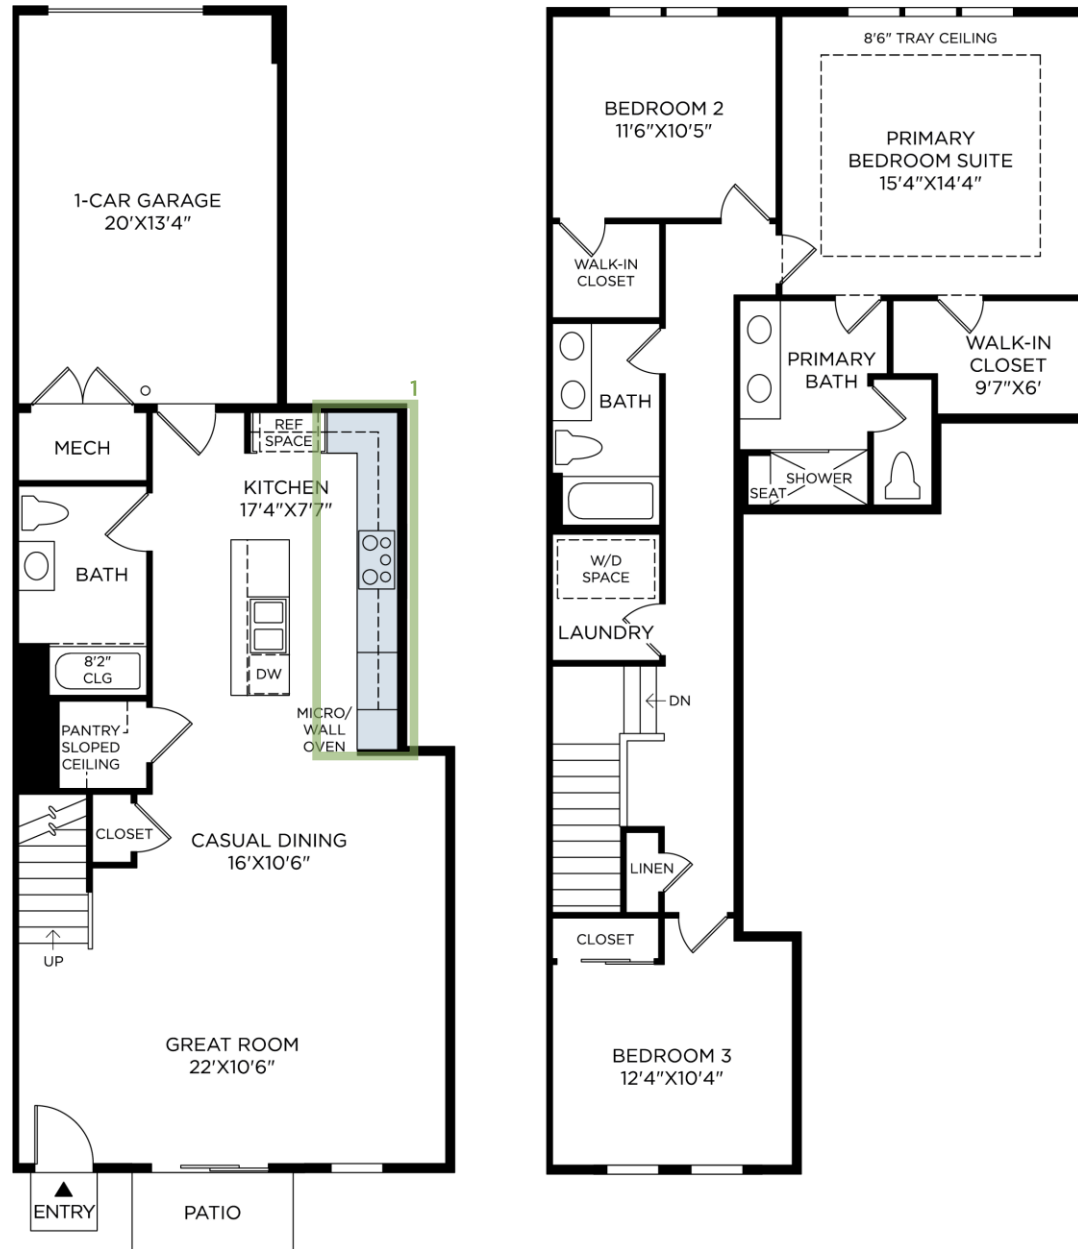

Designer Appointed Features | ARCHITECTURAL SELECTIONS

Designer Appointed Features are home details and finishes curated by the talented design professionals responsible for the distinctive looks found in our model homes.

1 ALTERNATE KITCHEN LAYOUT

2 TILE SHOWER FLOOR REPLACES

(not shown)