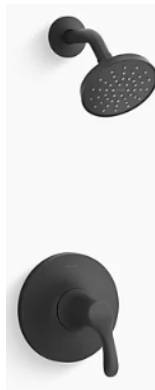

9 BATH ACCESSORIES

Kohler Simplice

Black

1

2

3

4

5

6

7

8

9

Designer Appointed Features | BATH 3 & BATH 5

Designer Appointed Features are home details and finishes curated by the talented design professionals responsible for the distinctive looks found in our model homes.