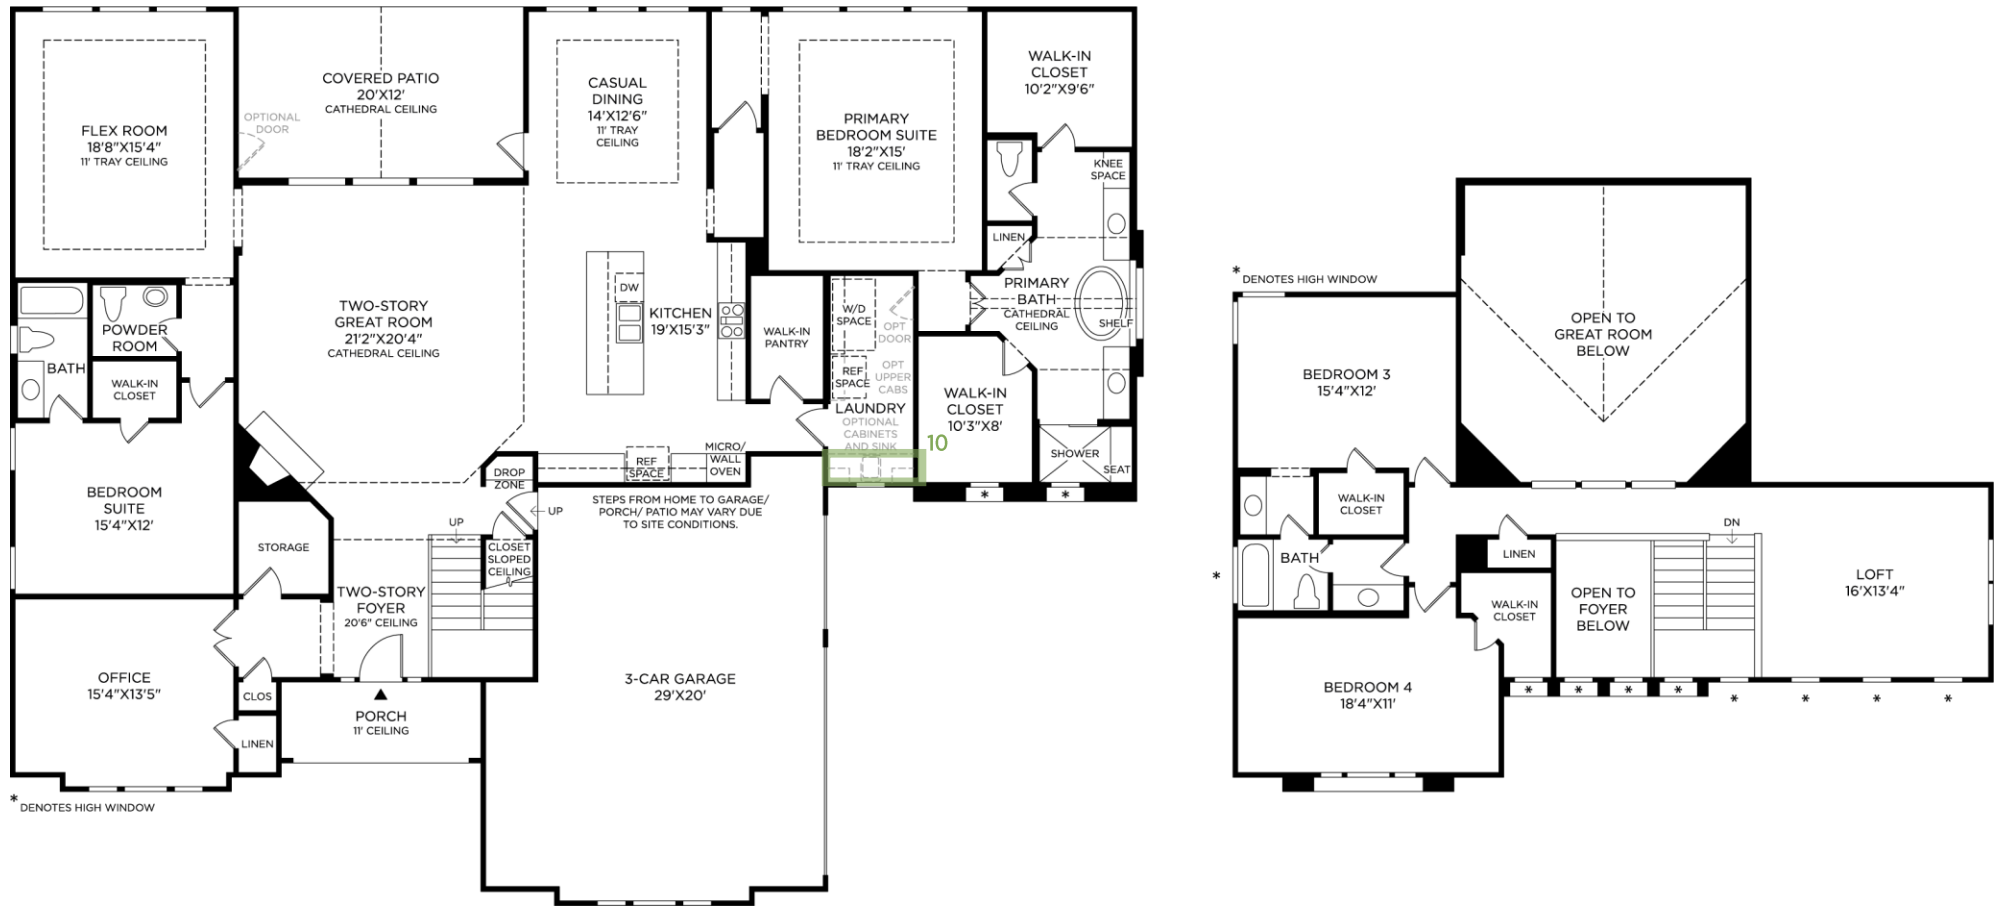

- | | | | |
|---|---|--|--|
| 1 ALTERNATE COVERED PATIO
(not shown) | 4 GARAGE DOORS 16X8 & 8X8
(not shown) | 7 ALTERNATE ISLAND CONFIGURATION
(not shown) | 10 LAUNDRY ROOM T/M SINK W/ CABINET |
| 2 MULTI-SLIDE STACKED DOOR 9X8
(not shown) | 5 MEDIA ROOM
(not shown) | 8 ADDITIONAL BEDROOM AND BATH
(not shown) | 11 PRE-PLUMB FOR HOT/COLD WATER
(not shown) |
| 3 DOUBLE FRONT ENTRY DOOR/FRONT DOOR IRON
(not shown) | 6 INTERIOR WET BAR
(not shown) | 9 EXTERIOR FIREPLACE 42" COURTYARD
(not shown) | 12 SEC BATH - SHOWER STALL W/ TILE FLOOR
(not shown) |