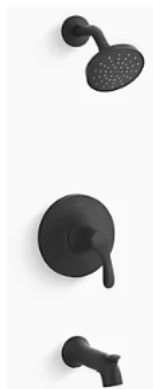

Designer Appointed Features | BATH 3 & BATH 5

Designer Appointed Features are home details and finishes curated by the talented design professionals responsible for the distinctive looks found in our model homes.

1 CABINETS

Kent Moore

Alabaster | Groveland 18

2 COUNTERTOP

Arizona Tile

Venatino Beige | 3CM Straight

3 FAUCET

Kohler Simplice

Black | Wide Spread

4 SINK

Kohler Caxton

White | Rectangular Undermount

5 SHOWER TILE-WALLS

Arizona - Paloma

Cotton | 3x6 Matte

6 FLOORING-TILE

Arizona - Futura

Beige | 12x24 Matte

7 SHOWER FIXTURES

Kohler Simplice

Black

8 TOILET

Sterling Windham

White | Elongated

9 BATH ACCESSORIES

Kohler Simplice

Black

1

2

3

4

5

6

7

8

9