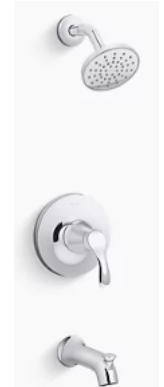

Designer Appointed Features | BATH 2 & BATH 4

Designer Appointed Features are home details and finishes curated by the talented design professionals responsible for the distinctive looks found in our model homes.

1 CABINETS

Kent Moore

Extra White | Groveland 18

2 CABINET HARDWARE

Kent Moore Phillip

Polished Chrome

3 COUNTERTOP

Arizona Tile

Citrine | 3CM Straight

4 FAUCET

Kohler Simplice

Polished Chrome | Widespread

5 SINK

Kohler Caxton

White | Rectangle Undermount

6 SHOWER TILE-WALLS

Arizona Tile – Paloma

Cotton | 3x6 Glossy

7 TILE—FLOOR

Arizona Tile – Borgo

Caldo | 12x24

8 SHOWER FIXTURES

Kohler Simplice

Polished Chrome

9 TOILET

Sterling Windham

White | Elongated

10 BATH ACCESSORIES

Kohler Simplice

Polished Chrome

1

2

3

4

5

6

7

8

9

10