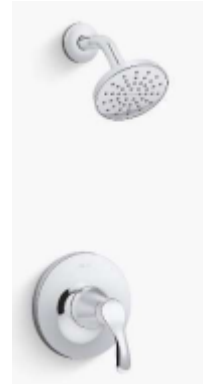

Designer Appointed Features | BATH 3

Designer Appointed Features are home details and finishes curated by the talented design professionals responsible for the distinctive looks found in our model homes.

1 CABINETS

Kent Moore

Extra White | Groveland 18

2 CABINET HARDWARE

Kent Moore Phillip

Polished Chrome

3 COUNTERTOP

Arizona Tile

Citrine | 3CM Straight

4 FAUCET

Kohler Simplice

Polished Chrome | Widespread

5 SINK

Kohler Caxton

White | Rectangle Undermount

6 SHOWER TILE-WALLS

Arizona Tile – Paloma

Cotton | 3x6 Glossy

7 TILE—FLOOR

Arizona Tile – Borgo

Caldo | 12x24

8 SHOWER FIXTURES

Kohler Simplice

Polished Chrome

9 TOILET

Sterling Windham

White | Elongated

10 BATH ACCESSORIES

Kohler Simplice

Polished Chrome

1

2

3

4

5

6

7

8

9

10