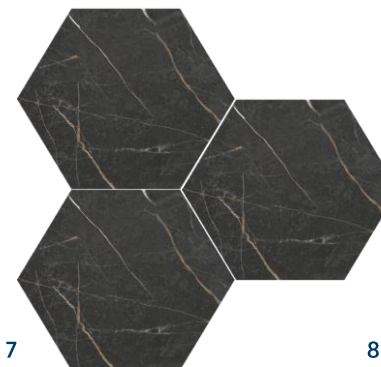

7 FLOORING- TILE

Dal Perpetuo 8" Hex
Infinite Black matte | 8"x8" hex | #370 Dove Gray

8 SHOWER/TUB FIXTURE

Kohler | Hint/Pitch
Matte Black | K-TS97074-4G-BL

9 TOILET

Sterling | Windham
White | Comfort Height | #402322-0