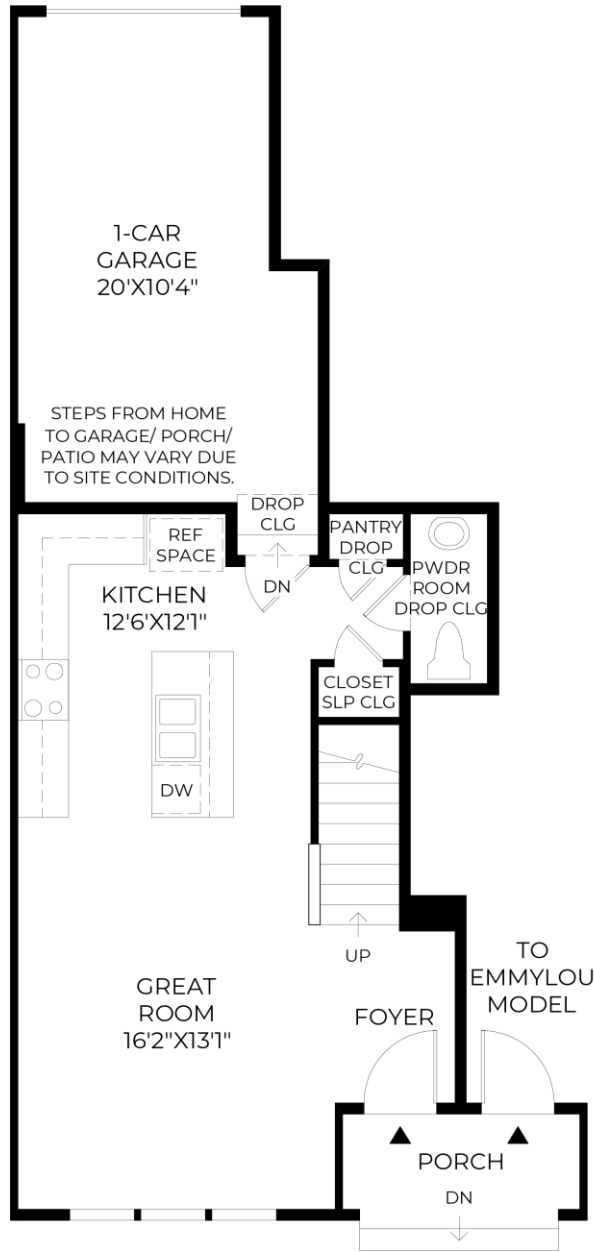

Designer Appointed Features | ARCHITECTURAL SELECTIONS

Designer Appointed Features are home details and finishes curated by the talented design professionals responsible for the distinctive looks found in our model homes.