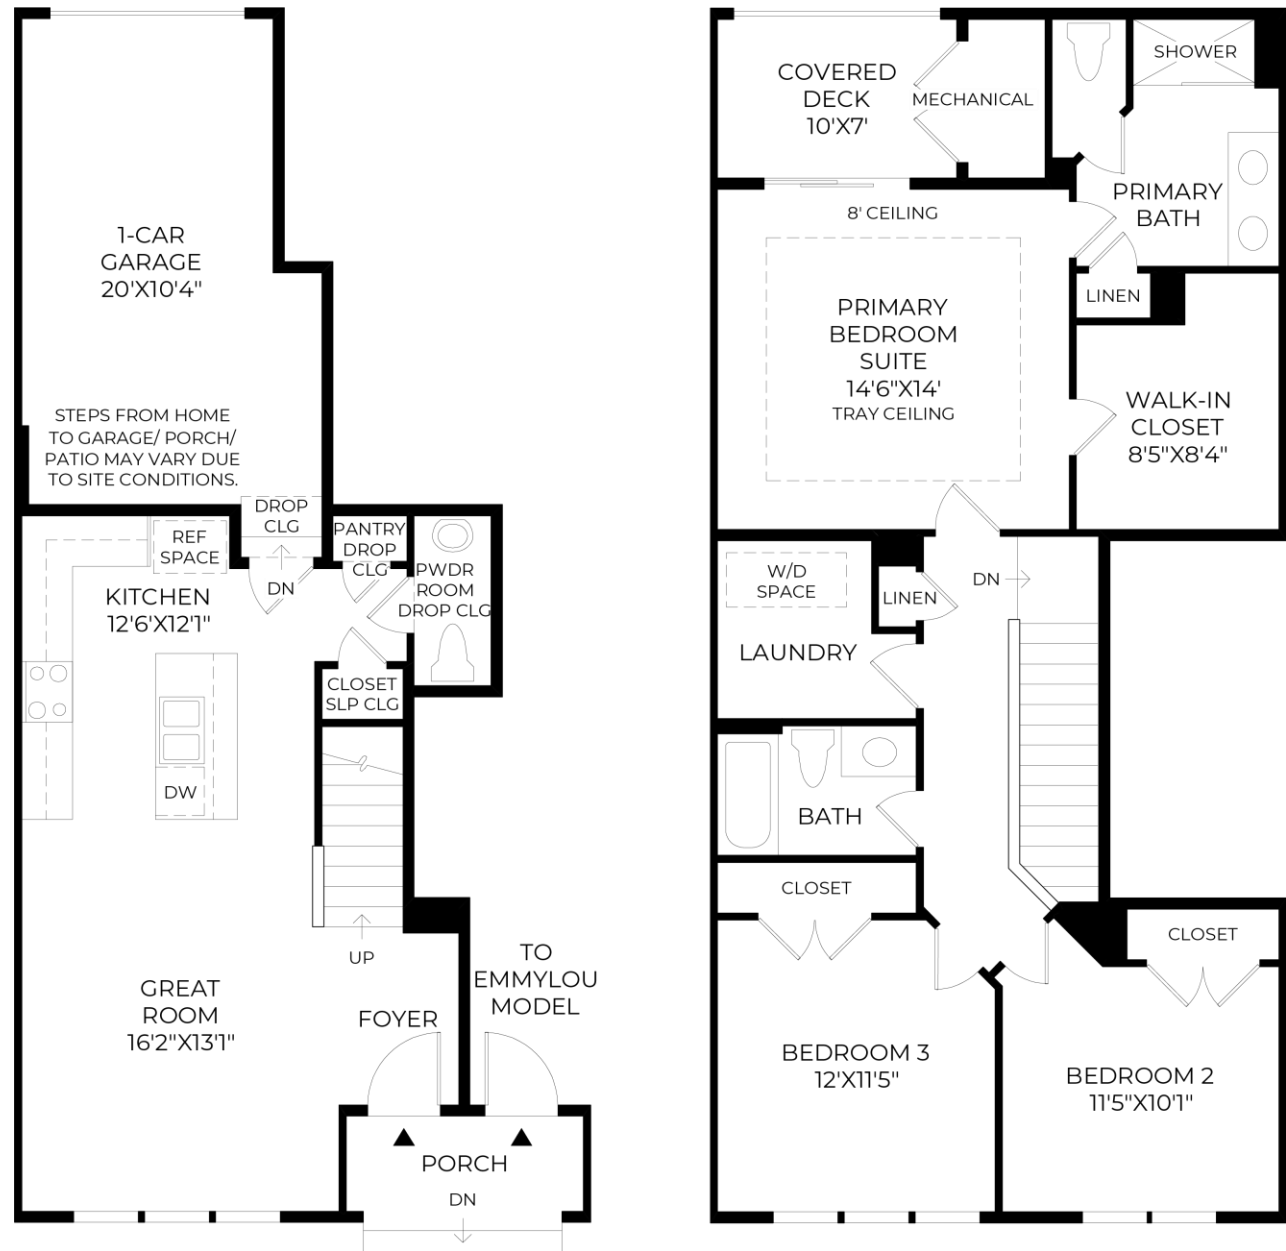

Designer Appointed Features | ARCHITECTURAL SELECTIONS

Designer Appointed Features are home details and finishes curated by the talented design professionals responsible for the distinctive looks found in our model homes.

1 OPEN RAILING

(not shown)