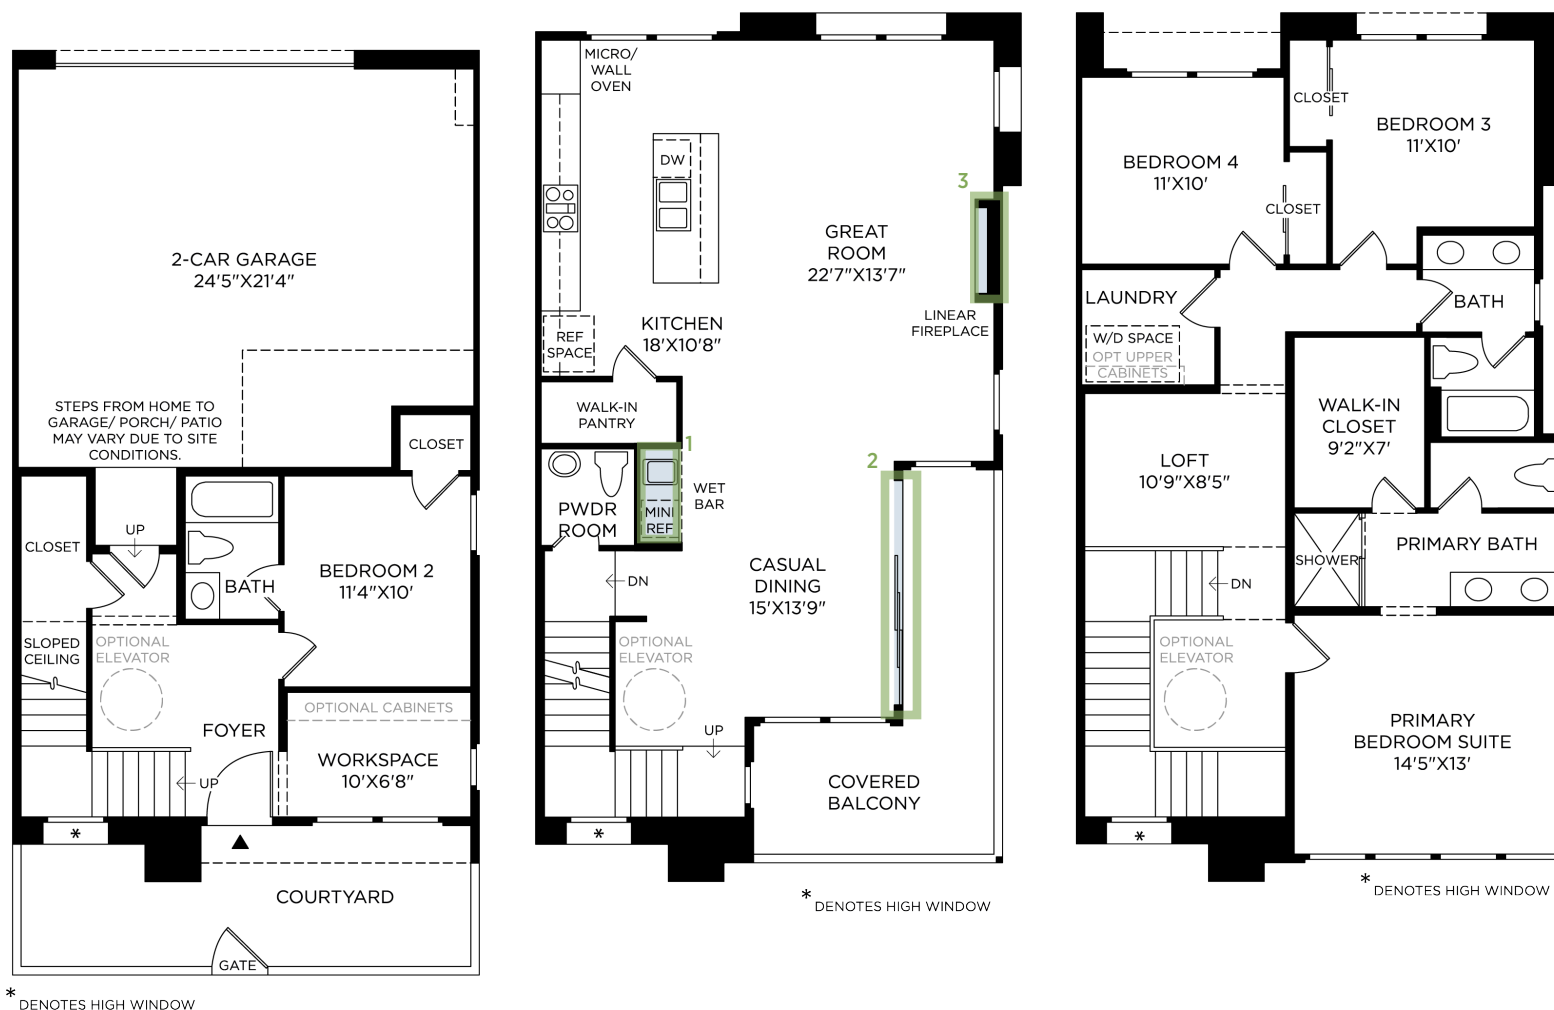

1 INTERIOR WET BAR W/ REFRIGERATOR

3 ELECTRIC FIREPLACE 55" SCION

5 RECESSED SOAP NICHE FIRST FLOOR
(not shown)

2 MULTI-SLIDE STACKED DOOR 12X8

4 RECESSED SOAP NICHE PRIMARY BEDROOM
(not shown)

6 ZERO THRESHOLD SHOWER IN LIEU OF SECONDARY BATHTUB
(not shown)