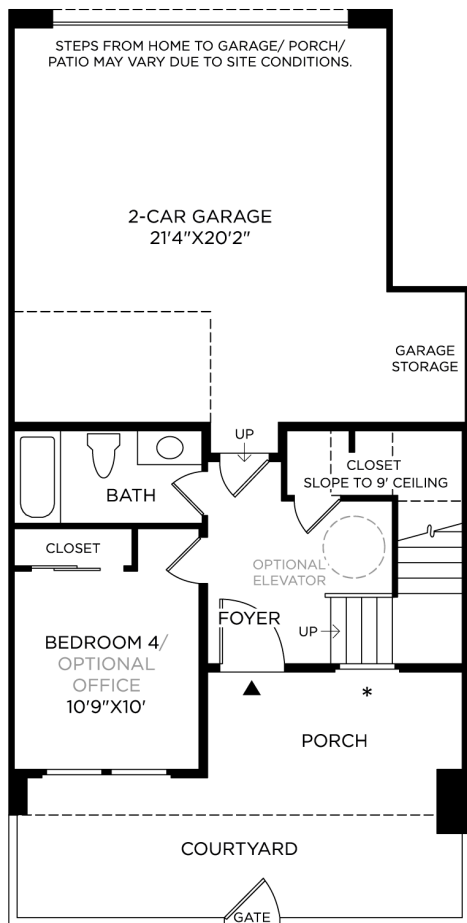

* DENOTES HIGH WINDOW

* DENOTES HIGH WINDOW

1 RECESSED SOAP NICHE

(not shown)

2 SEC BATH - SHOWER STALL W/ TILE FLOOR

(not shown)

3 TILE SURROUND REPLACES INCLUDED

(not shown)