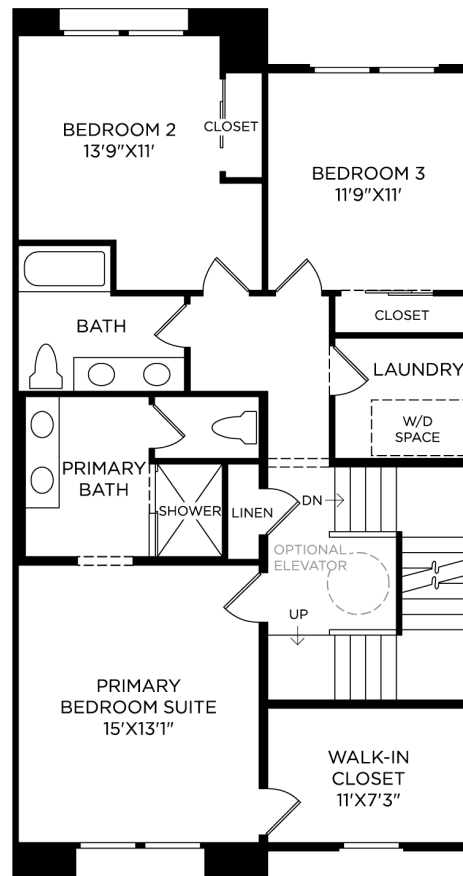

* DENOTES HIGH WINDOW

* DENOTES HIGH WINDOW

1 RECESSED SOAP NICHE

(not shown)

2 SEC BATH - SHOWER STALL W/ TILE FLOOR

(not shown)

3 TILE SURROUND REPLACES INCLUDED

(not shown)