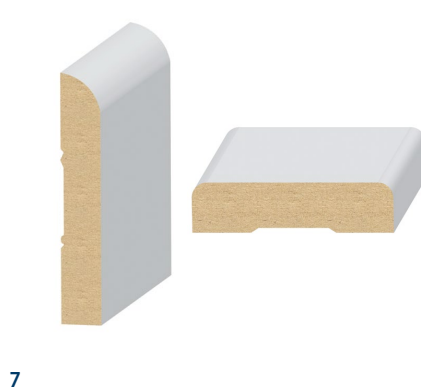

4 FLOORING-CARPET

Manufacturer Product
Color | Size or Description

5 FLOORING-TILE

Manufacturer Product
Color | Size or Description

6 FLOORING-HARDWOOD

Manufacturer Product
Color | Size or Description

7 BASEBOARDS & CASINGS

3 1/2" Base & 2 1/4" Casing
Pure White

8 STAIR RAIL

Open Mission Rail
TB-000 | White Paint

Designer Appointed Features | KITCHEN

Designer Appointed Features are home details and finishes curated by the talented design professionals responsible for the distinctive looks found in our model homes.