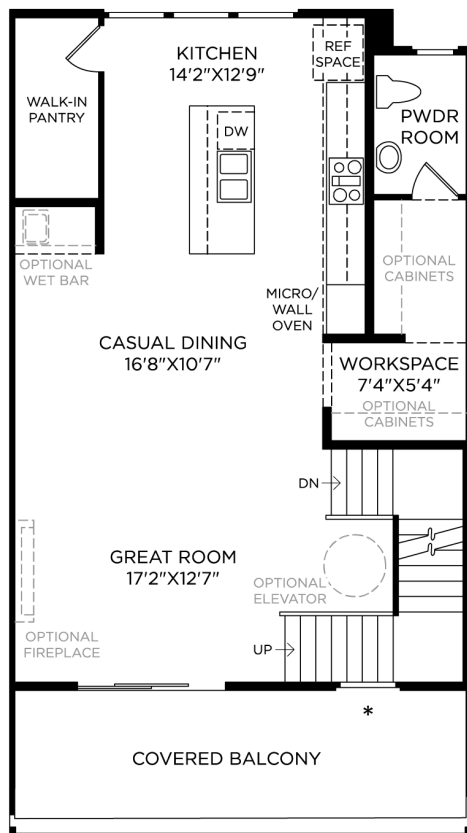

* DENOTES HIGH WINDOW

* DENOTES HIGH WINDOW

1 RECESSED SOAP NICHE

(not shown)

2 SEC BATH - SHOWER STALL W/ TILE FLOOR

(not shown)

3 TILE SURROUND REPLACES INCLUDED

(not shown)