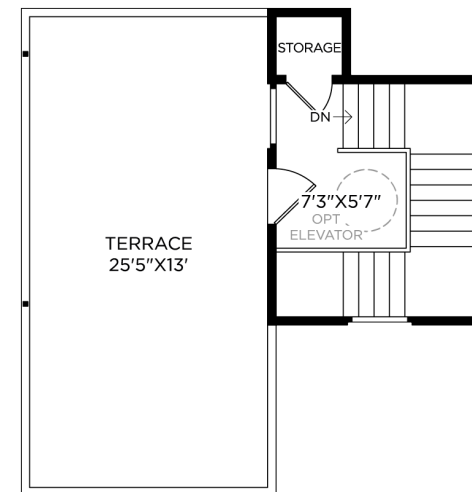

* DENOTES HIGH WINDOW

* DENOTES HIGH WINDOW

1 RECESSED SOAP NICHE

(not shown)

2 SEC BATH - SHOWER STALL W/ TILE FLOOR

(not shown)

3 TILE SURROUND REPLACES INCLUDED

(not shown)