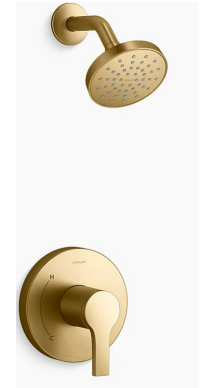

1 VANITY CABINETS

Aristokraft Blaine
White | Micro Shaker

2 HARDWARE

Drawer & Door Pulls
Satin Bronze

3 COUNTERTOP

Silestone Quartz
Ethereal Glow

4 FAUCET

Kohler Elate
Vibrant Brushed Moderne Brass | Widespread

5 TILE FLOOR

Daltile Persuade
Beige | 12x24 Offset

6 SHOWER TILE—WALLS

Daltile Rigid Clay
Salt | 12x24 Vertical Stack

7 SHOWER TILE—FLOOR

Daltile Persuade
Beige | 1x3 Mosaic

8 SHOWER FIXTURES

Kohler Elate
Vibrant Brushed Moderne Brass

9 TOILET

Kohler Highline
White | Comfort Height

10 SINK

Kohler Caxton
White | Oval Undermount

1

2

3

4

5

6

7

8

9

10

Designer Appointed Features | PRIMARY BATHROOM (SHOWER AND TUB)

Designer Appointed Features are home details and finishes curated by the talented design professionals responsible for the distinctive looks found in our model homes.