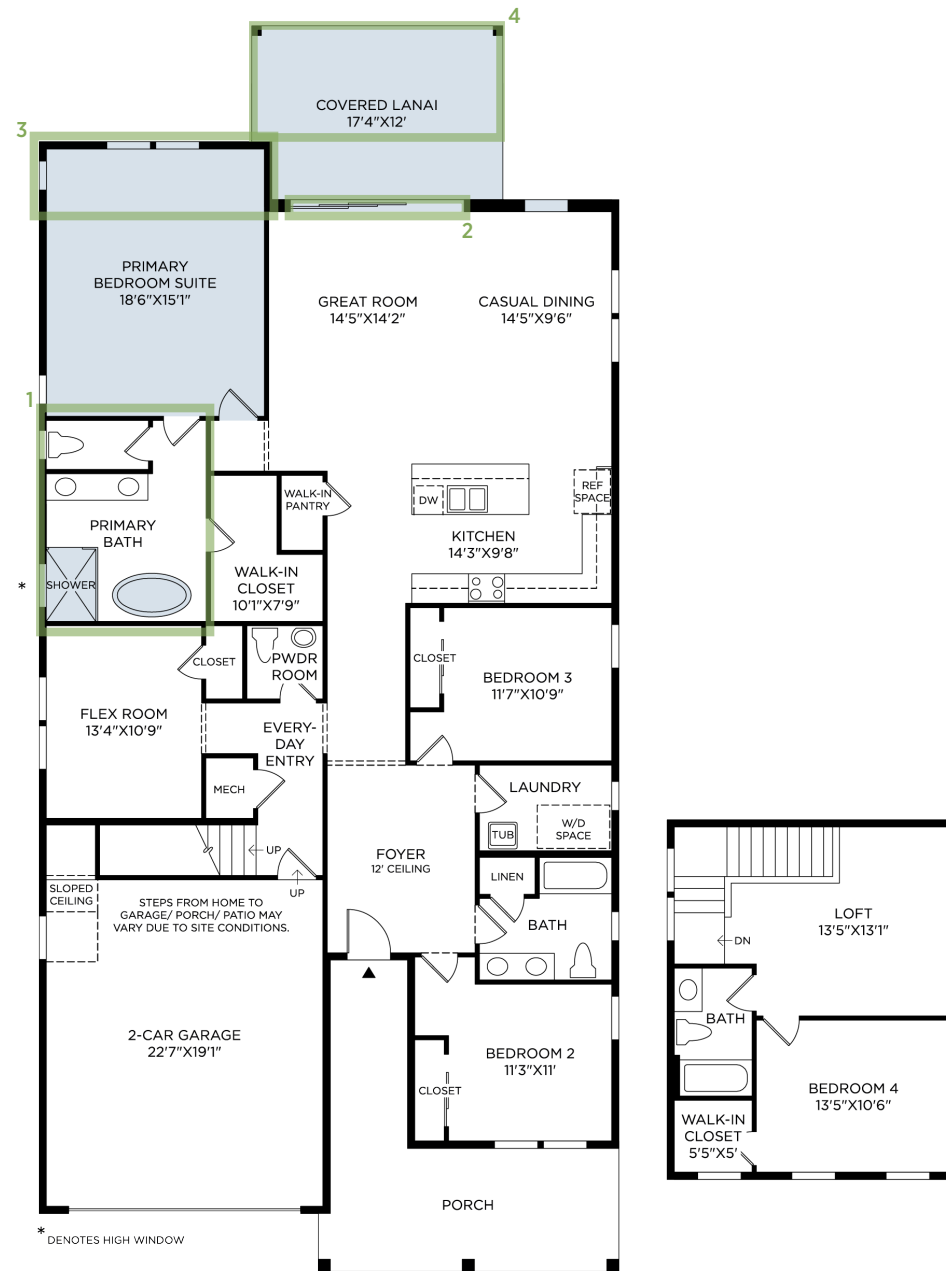

1 LUXURIOUS PRIMARY BATH PACKAGE

2 8' TALL SLIDING PATIO DOOR

3 EXPANDED PRIMARY BEDROOM SUITE

4 EXPANDED COVERED LANAI

Designer Appointed Features | INTERIOR SELECTIONS

Designer Appointed Features are home details and finishes curated by the talented design professionals responsible for the distinctive looks found in our model homes.

1 INTERIOR CARPENTRY

Coastal Trim

5 1/4" Flat Stock Baseboards & 4"/6" Flat Stock Door Casing | White

2 INTERIOR DOORS

Two-Panel Square

White | Hollow Core

3 INTERIOR DOOR HANDLES

Kwikset San Clemente/Halifax