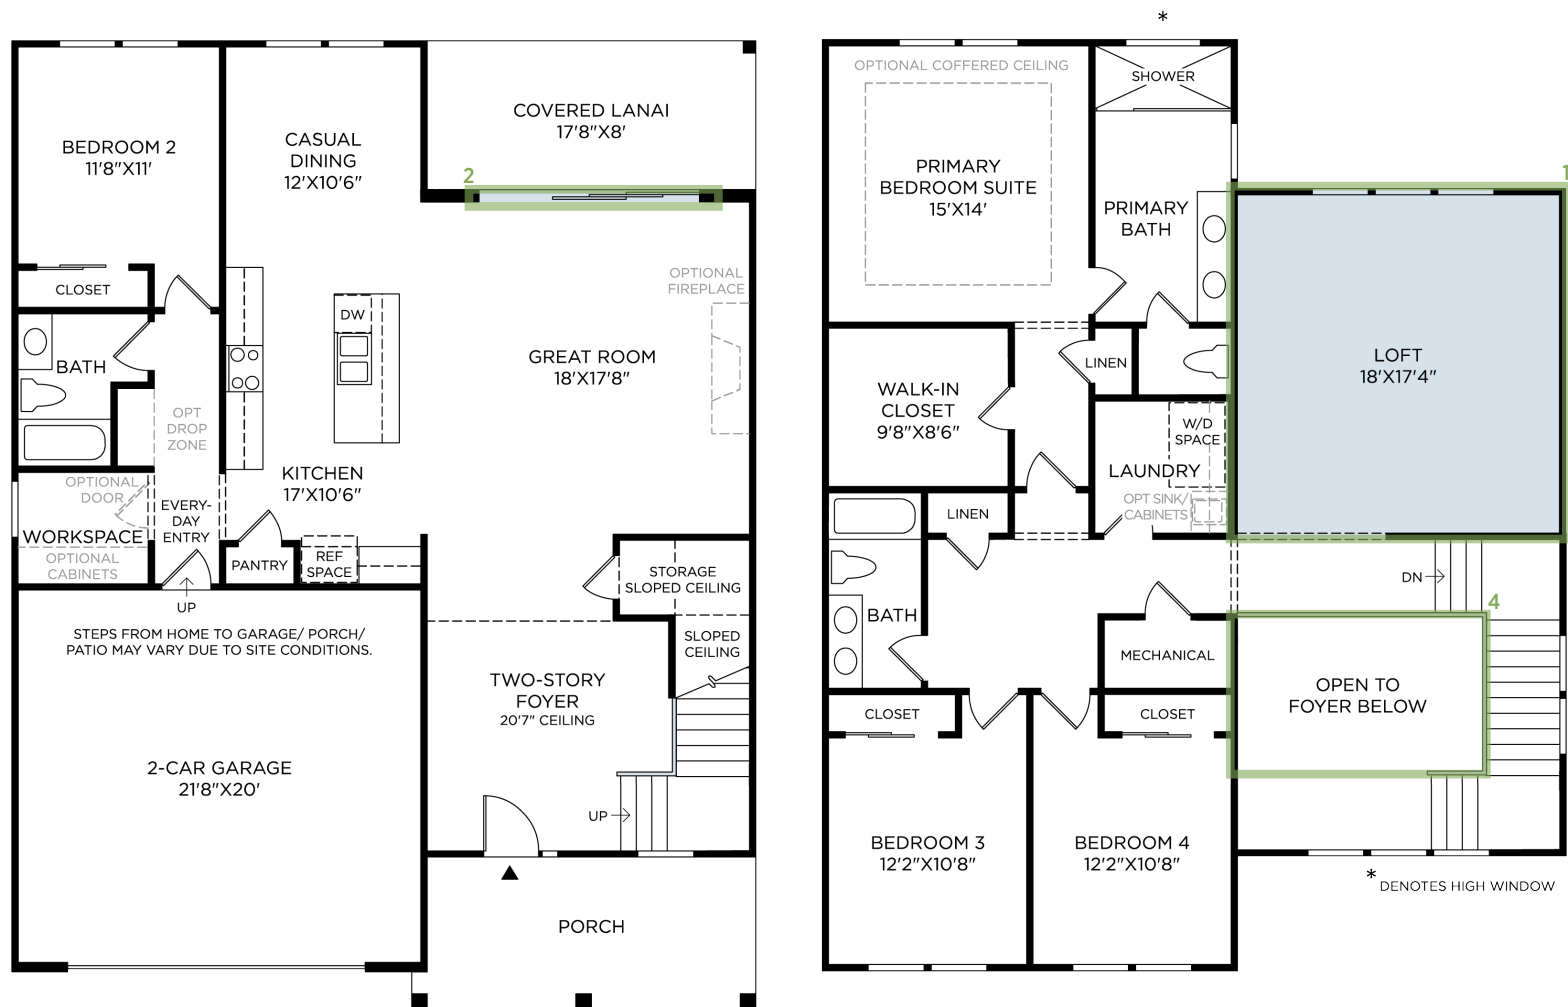

- 1 LOFT**
- 2 8' TALL SLIDING PATIO DOOR**
- 3 OAK MAIN STAIRS**
(not shown)
- 4 OPEN RAIL REPLACES HALF WALL**

Designer Appointed Features | INTERIOR SELECTIONS

Designer Appointed Features are home details and finishes curated by the talented design professionals responsible for the distinctive looks found in our model homes.