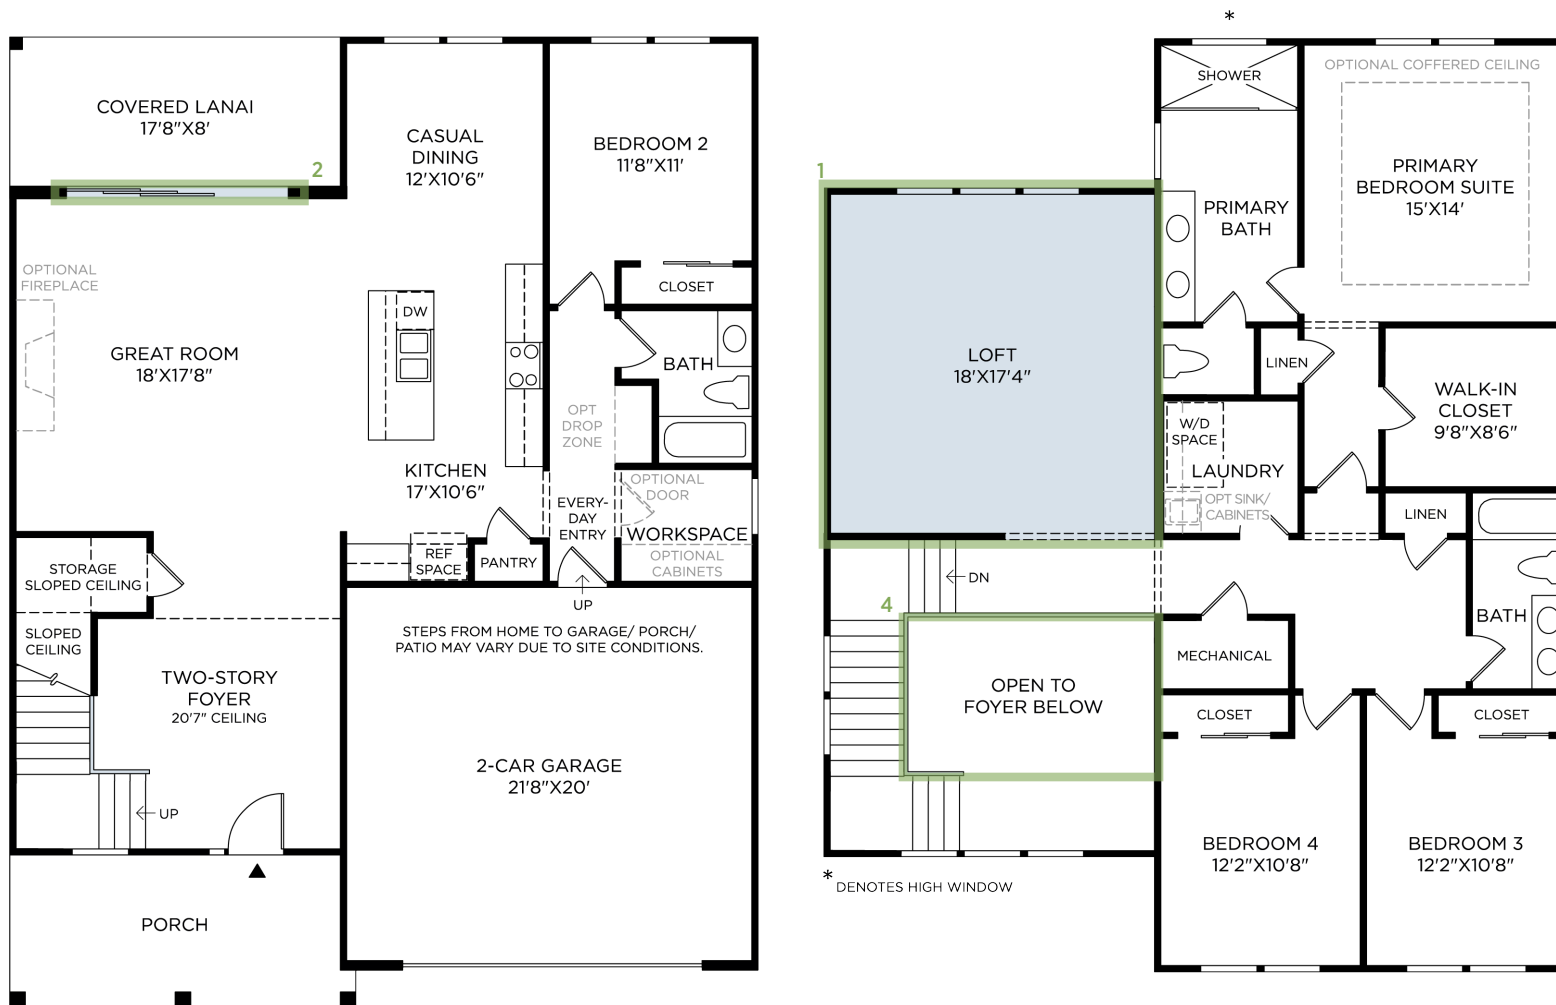

1 LOFT

3 OAK MAIN STAIRS

(not shown)

2 8' TALL SLIDING PATIO DOOR

4 OPEN RAIL REPLACES HALF WALL

Designer Appointed Features | INTERIOR SELECTIONS

Designer Appointed Features are home details and finishes curated by the talented design professionals responsible for the distinctive looks found in our model homes.