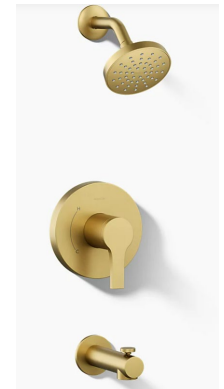

Designer Appointed Features | SECONDARY BATHROOM

Designer Appointed Features are home details and finishes curated by the talented design professionals responsible for the distinctive looks found in our model homes.

1 VANITY CABINETS

Diamond Vibe Bryant
Steam

2 HARDWARE

Drawer & Door Pulls
Satin Bronze

3 COUNTERTOP

Silestone Quartz
Ethereal Glow

4 FAUCET

Kohler Elate
Vibrant Brushed Moderne Brass | Widespread

5 FLOORING - TILE

Daltile Persuade
Beige | 12x24 Offset

6 SHOWER TILE—WALLS

Daltile Mythology Undulated
Santorini | 4x12 vertical stack

7 TUB

Sterling Ensemble
White | Vikrell

8 SHOWER FIXTURES

Kohler Elate
Vibrant Brushed Moderne Brass

9 TOILET

Kohler Highline
White | Comfort Height

10 SINK

Kohler Verticyl
White | Rectangle Undermount

1

2

3

4

5

6

7

8

9

10