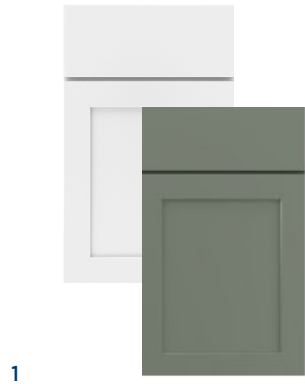

Kohler Graze

Vibrant Brushed Moderne Brass | Pull Down

7 SINK

Kohler Cairn

Composite | Single Basin Undermount

8 LIGHTING-ISLAND

Kichler Avery Mini Round

Brass