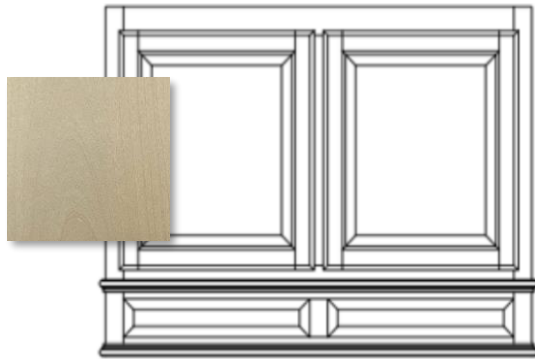

KitchenAid®

Custom Hood LIner

- 1170CFM Motor Class Ventilation System

KitchenAid Double Oven

- 6.4 Total Cu. Ft.
- Air Fry capability

KitchenAid Gas Cooktop

- Two 20K Ultra-Power™ Dual-Flame burners
- Three 15K BTU professional burners
 - 5K BTU simmer/melt burner
- Continuous surface with heavy-duty grates
- 2 Wok inserts