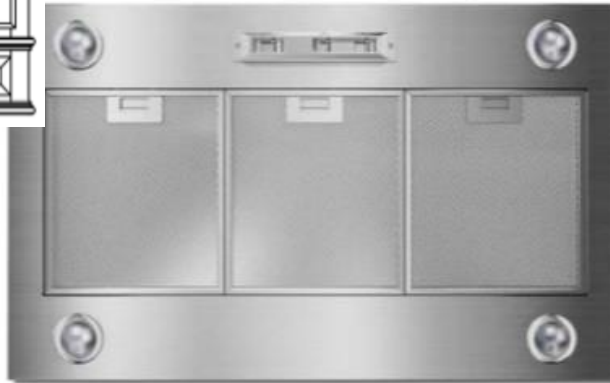

KitchenAid®

Custom Hood LIner

- 1170CFM Motor Class Ventilation System

KitchenAid Double Oven

- 6.4 Total Cu. Ft.
- Air Fry capability

KitchenAid Gas Cooktop

- Two 20K Ultra-Power™ Dual-Flame burners
- Three 15K BTU professional burners
 - 5K BTU simmer/melt burner
- Continuous surface with heavy-duty grates
- 2 Wok inserts