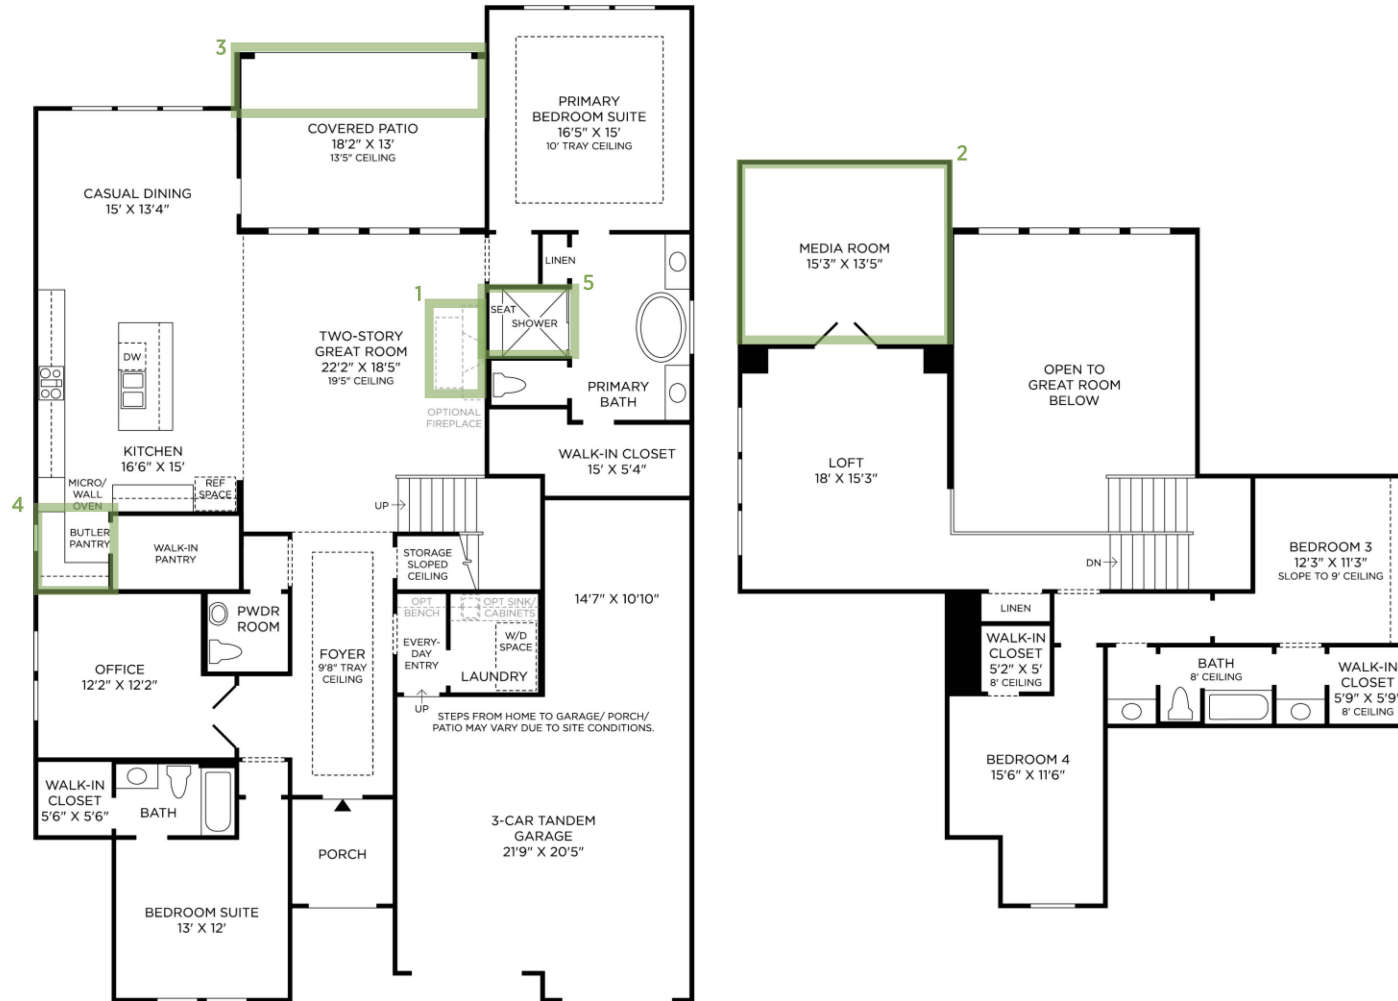

Designer Appointed Features | ARCHITECTURAL SELECTIONS

Designer Appointed Features are home details and finishes curated by the talented design professionals responsible for the distinctive looks found in our model homes.

1 TRADITIONAL FIREPLACE 36" NOVUS

3 EXTENDED COVERED PATIO

5 ALTERNATE PRIMARY SHOWER

2 MEDIA ROOM

4 BUTLER PANTRY