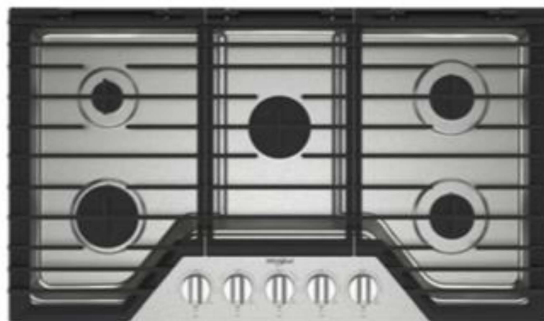

Whirlpool Combo Oven/Microwave

APPV0003 - WOEC5030LZ - APP-OVN-000128

- 6.4 Total Cu. Ft.
- Air Fry capability when connected to WiFi

Whirlpool Under-Cabinet Vent Hood

APPH0006 - UXT5536AAS - APP-HOD-000023

- Sound Rating at max level: 8-1/5 sones
 - Halogen lighting
 - Three-Speed 400CFM fan
 - Dishwasher-safe grease filter

Whirlpool Gas Cooktop

APPC0002 - WCGK5036PS - APP-CTR-000042

- Full-width cast iron grates
- Dishwasher-safe grates and knobs