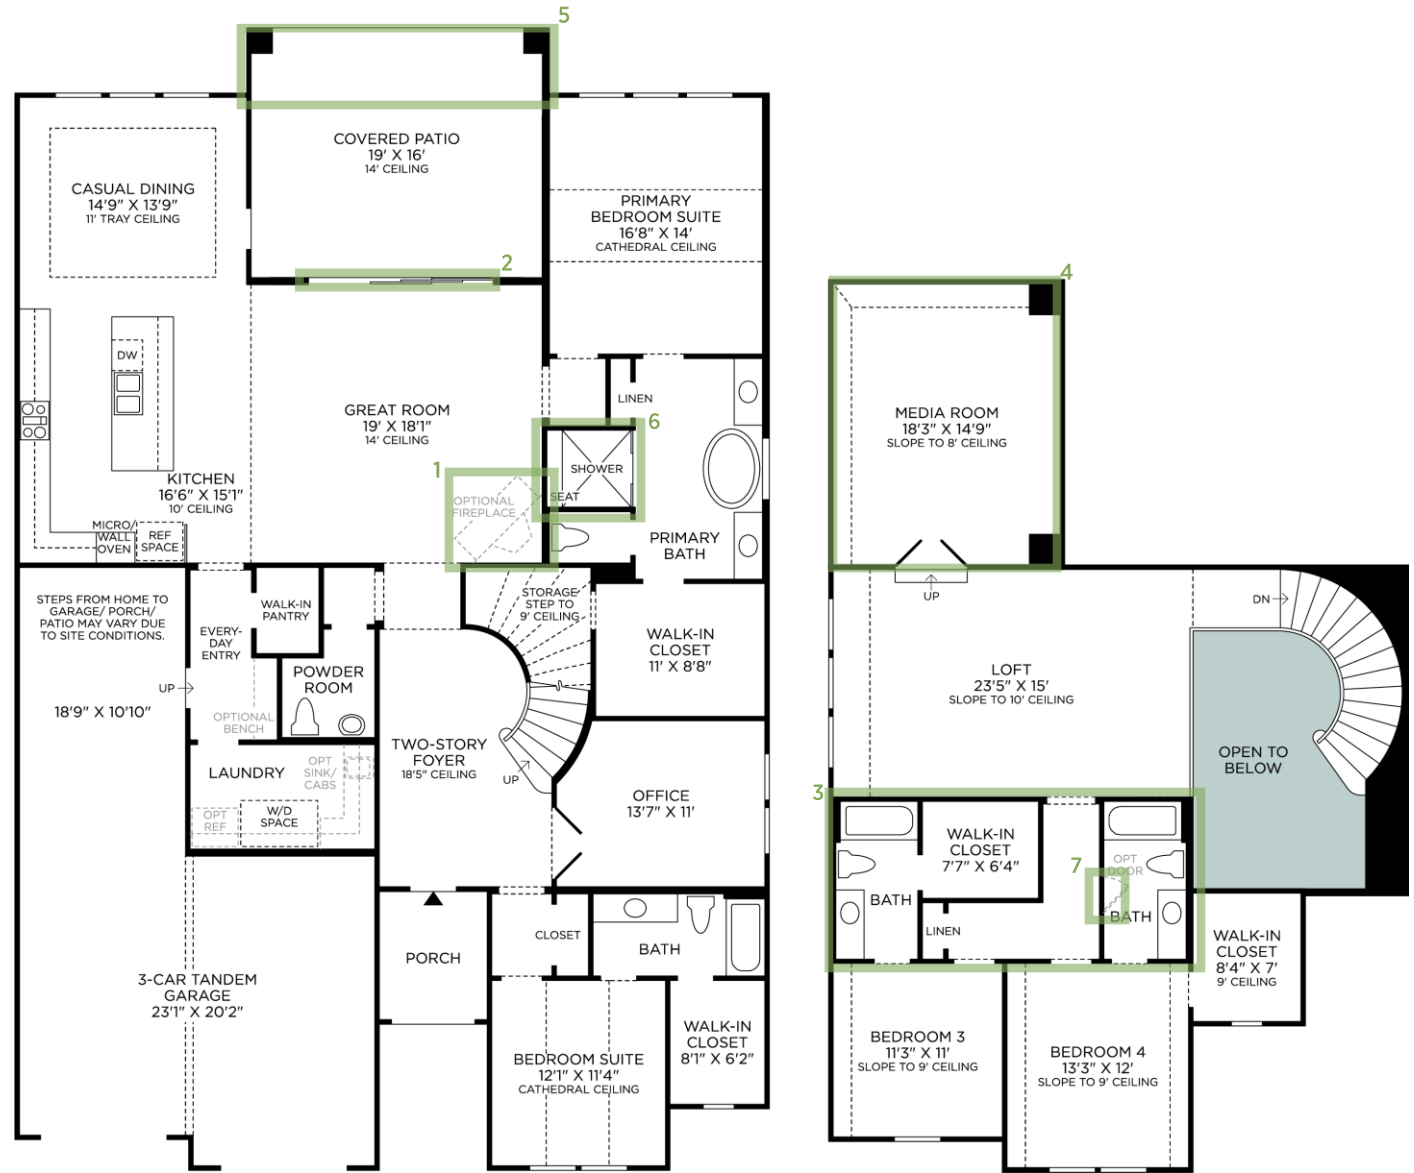

- 1 TRADITIONAL FIREPLACE 36" NOVUS
- 2 MULTI-SLIDE STACKED DOOR 12X8
- 3 TWO FULL BATHS
- 4 MEDIA ROOM
- 5 EXTENDED COVERED PATIO
- 6 ALTERNATE PRIMARY SHOWER
- 7 ADDITIONAL INTERIOR DOOR

Designer Appointed Features | INTERIOR SELECTIONS