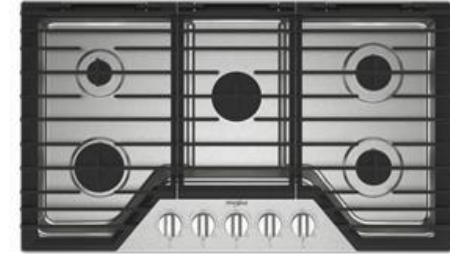

Designer Appointed Features | KITCHEN APPLIANCES

Designer Appointed Features are home details and finishes curated by the talented design professionals responsible for the distinctive looks found in our n

1 REFRIGERATOR

Whirlpool

Stainless Steel | 36" Side-By-Side

2 COOKTOP

Whirlpool

Stainless Steel | 36" Gas

3 VENT HOOD

Whirlpool

Stainless Steel | 36" Undercabinet

4 MICROWAVE/WALL OVEN

Whirlpool

Stainless Steel | 30" Combination

5 DISHWASHER

Whirlpool

Stainless Steel | 24"

1

2

3

4

5