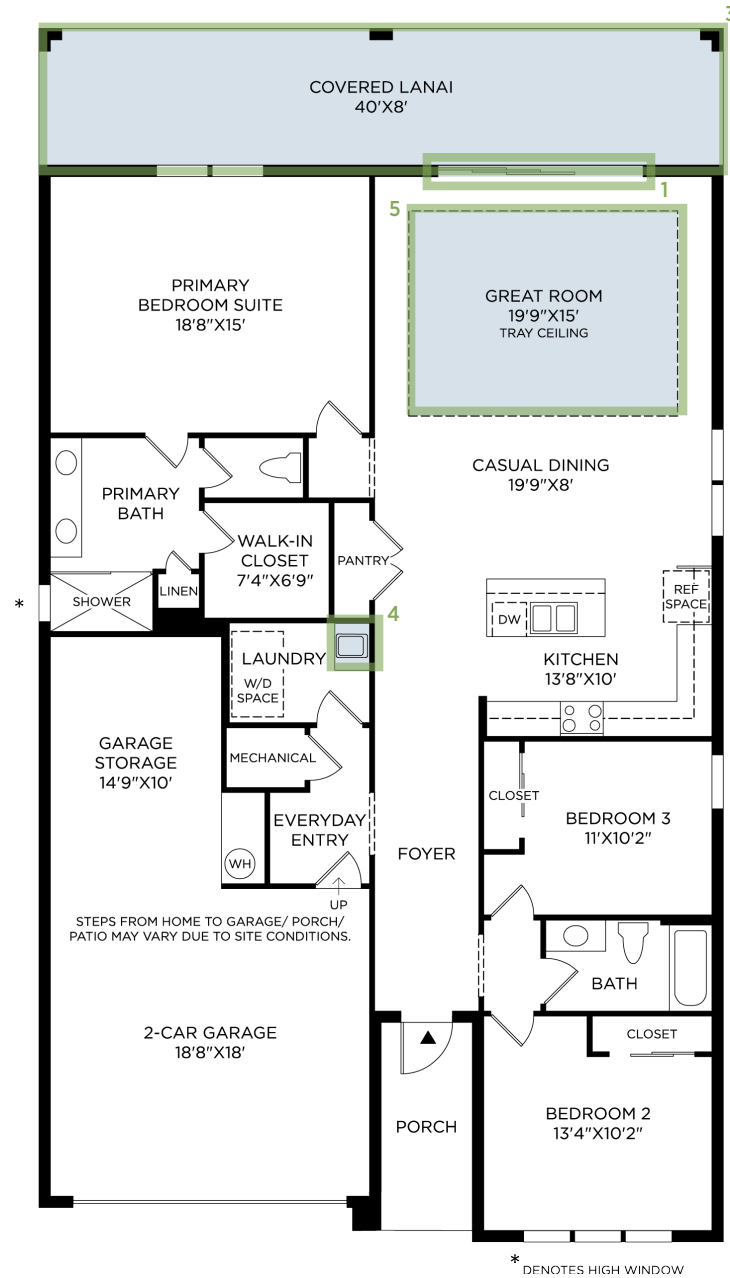

Designer Appointed Features | ARCHITECTURAL SELECTIONS

Designer Appointed Features are home details and finishes curated by the talented design professionals responsible for the distinctive looks found in our model homes.

1 MULTI-SLIDE STACKED DOOR

2 EXTERIOR PRIVACY WALL

(not shown)

3 ALTERNATE COVERED LANAI

4 LAUNDRY ROOM SINK

5 TRAY CEILING