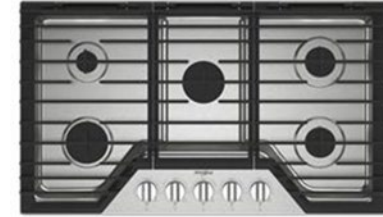

Designer Appointed Features | KITCHEN APPLIANCES

Designer Appointed Features are home details and finishes curated by the talented design professionals responsible for the distinctive looks found in our model homes.

1 REFRIGERATOR

Whirlpool
Stainless Steel | 36" French Door

2 COOKTOP

Whirlpool
Stainless Steel | 36" Gas

3 VENT HOOD

Whirlpool
Stainless Steel | 36" Undercabinet

4 MICROWAVE/WALL OVEN

Whirlpool
Stainless Steel | 30" Combination

5 DISHWASHER

Whirlpool
Stainless Steel | 24"

1

2

3

4

5