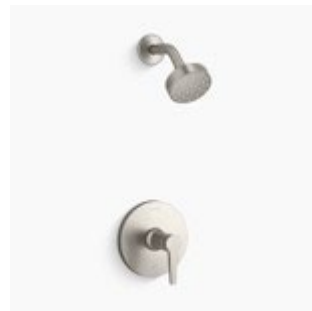

Designer Appointed Features | PRIMARY BATHROOM

Designer Appointed Features are home details and finishes curated by the talented design professionals responsible for the distinctive looks found in our model homes.

1 VANITY CABINETS

Pivot

Coastline | Dapper Maple

2 HARDWARE

Amerock

Satin Nickel | Revolve BP36853G10

3 COUNTERTOP

MSI

Carrara Breve | 3cm Polished

4 FAUCET

Kohler

Brushed Nickel | Hint Widespread

5 SINK

Kohler

White | Caxton Undermount Oval

6 SHOWER TILE—WALLS

Marazzi

PS40 White | Persuade 12x24

7 SHOWER TILE—FLOOR

Marazzi

PS40 White | Persuade Brick Joint Mosaic 1x3

8 FLOORING—TILE

Daltile

AR06 Editorial White | Articulo 12x24

9 SHOWER FIXTURES

Kohler

Vibrant Brushed Nickel | Pitch

10 TOILET

Kohler

White | Highline Comfort Height Elongated

1

2

3

4

5

6

7

8

9

10