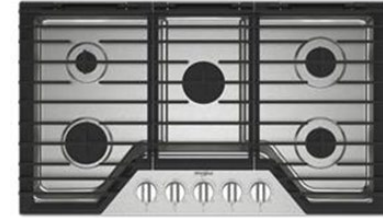

Designer Appointed Features | KITCHEN APPLIANCES

Designer Appointed Features are home details and finishes curated by the talented design professionals responsible for the distinctive looks found in our model homes.

1 REFRIGERATOR

Whirlpool
Stainless Steel | 36" French Door

2 COOKTOP

Whirlpool
Stainless Steel | 36" Gas

3 VENT HOOD

Whirlpool
Stainless Steel | 36" Undercabinet

4 MICROWAVE/WALL OVEN

Whirlpool
Stainless Steel | 30" Combination

5 DISHWASHER

Whirlpool
Stainless Steel | 24"

1

2

3

4

5