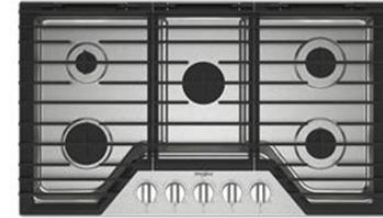

## 5 DISHWASHER

**Whirlpool**

Stainless Steel | 24"

1

2

3

4

5