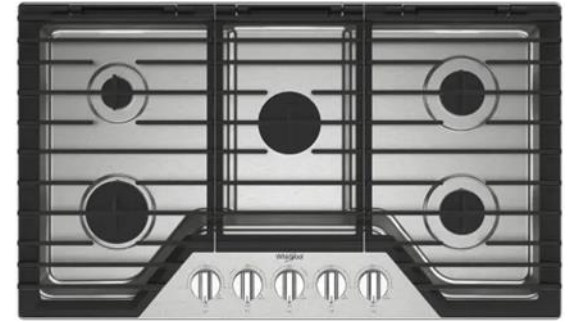

Designer Appointed Features | KITCHEN APPLIANCES

Designer Appointed Features are home details and finishes curated by the talented design professionals responsible for the distinctive looks found in our model homes.

1 REFRIGERATOR

Whirlpool

Stainless Steel | 36" French Door

2 COOKTOP

Whirlpool

Stainless Steel | 36" Gas

3 VENT HOOD

Whirlpool

Stainless Steel | 36" Under-Cabinet

4 WALL OVEN/MICROWAVE

Whirlpool

Stainless Steel | 30" Combination Oven

5 DISHWASHER

Whirlpool

Stainless Steel | 24"

1

2

3

4

5