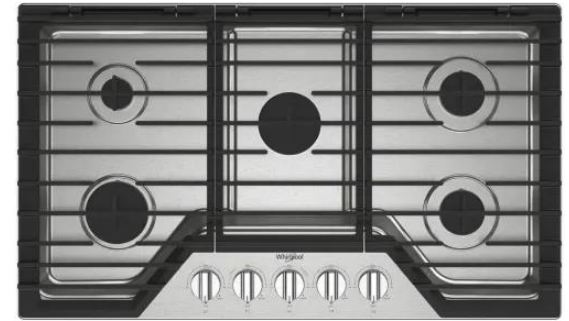

## 5 DISHWASHER

**Whirlpool**

Stainless Steel | 24"

1

2

3

4

5