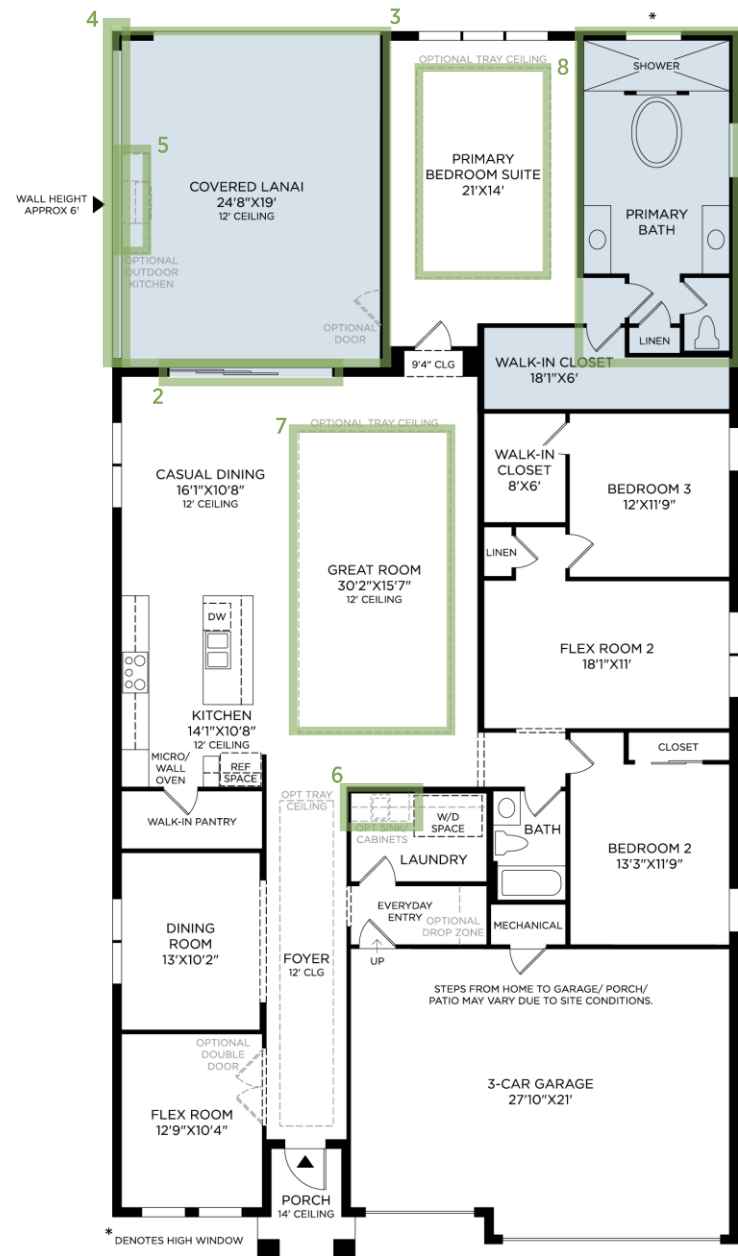

Designer Appointed Features | ARCHITECTURAL SELECTIONS

Designer Appointed Features are home details and finishes curated by the talented design professionals responsible for the distinctive looks found in our model homes.

1. 1 ALTERNATE PRIMARY BATH
2. 2 MULTI-SLIDE STACKED DOOR
3. 3 ALTERNATE COVERED LANAI
4. 4 EXTERIOR PRIVACY WALL
5. 5 OUTDOOR KITCHEN PREP PACKAGE
6. 6 LAUNDRY SINK
7. 7 TRAY CEILING
8. 8 TRAY CEILING
9. 9 FAUX BEAMS
   (not shown)
10. 10 FAUX BEAMS
    (not shown)