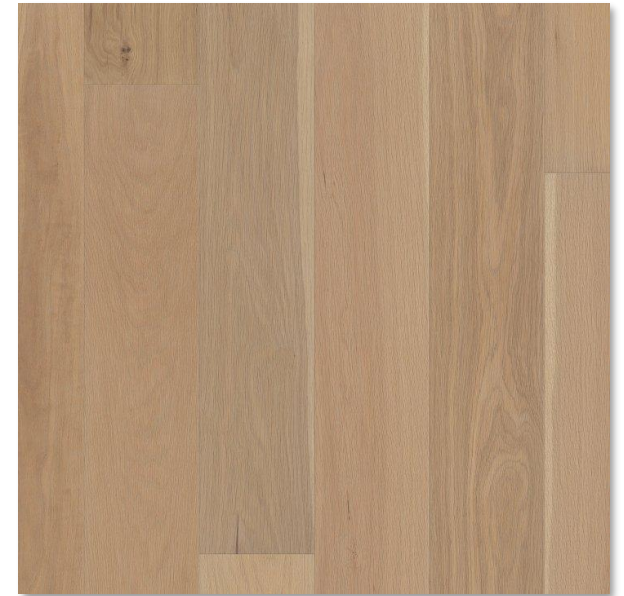

MW411 Birchbark | 6x8" W

4 FLOORING - HARDWOOD

Shaw Homeland Oak

Heritage | 6.38" W Plank

1

2

3

4