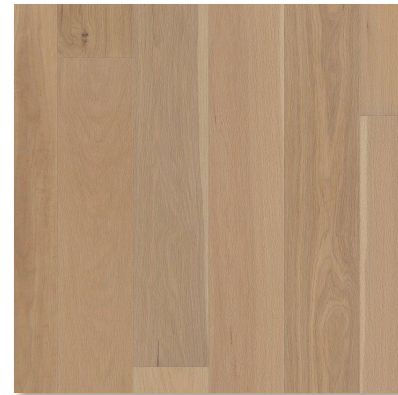

Designer Appointed Features | INTERIOR SELECTIONS

Designer Appointed Features are home details and finishes curated by the talented design professionals responsible for the distinctive looks found in our model homes.

1 WALL PAINT

Sherwin Williams

Pure White | Flat Finish

2 INTERIOR DOORS

Carrera Style Door

Pure White | 8' Height Whole House

3 INTERIOR DOOR HANDLES

Kwikset Contemporary Halifax

Iron Black

4 FLOORING - HARDWOOD

Shaw Homeland Oak

Heritage | 6.38" W Plank

5 LIGHTING - DINING

Progress Lighting Geodesic LED

Matte Black | 27" W x 12" H

6 LIGHTING - PENDANTS

Progress Lighting Hinton

Matte Black | 16" W

7 STAIR RAILING

Wood Painted Balusters

White | MW411 Birchbark Handrail

8 CABINETS - A LA CARTE

Trash /Recycle Pull Out

Located in Kitchen Island

1

2

3

4

5

6

7

8