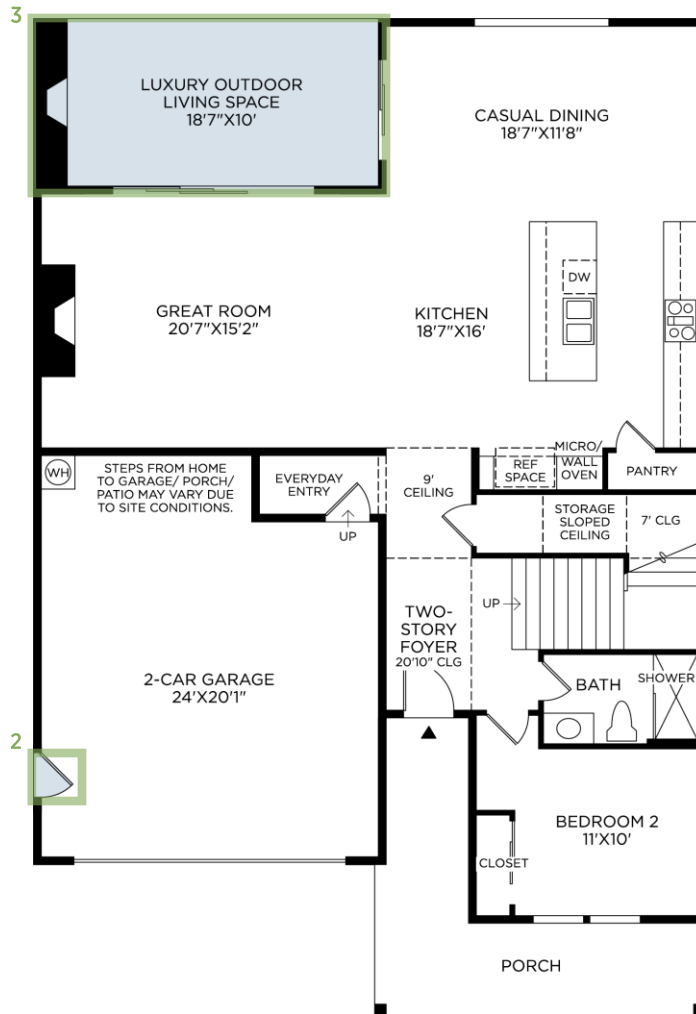

Designer Appointed Features | ARCHITECTURAL SELECTIONS

Designer Appointed Features are home details and finishes curated by the talented design professionals responsible for the distinctive looks found in our model homes.

1 ALTERNATE LAUNDRY ROOM

3 LUXURY OUTDOOR LIVING

2 ADDITIONAL EXTERIOR DOOR