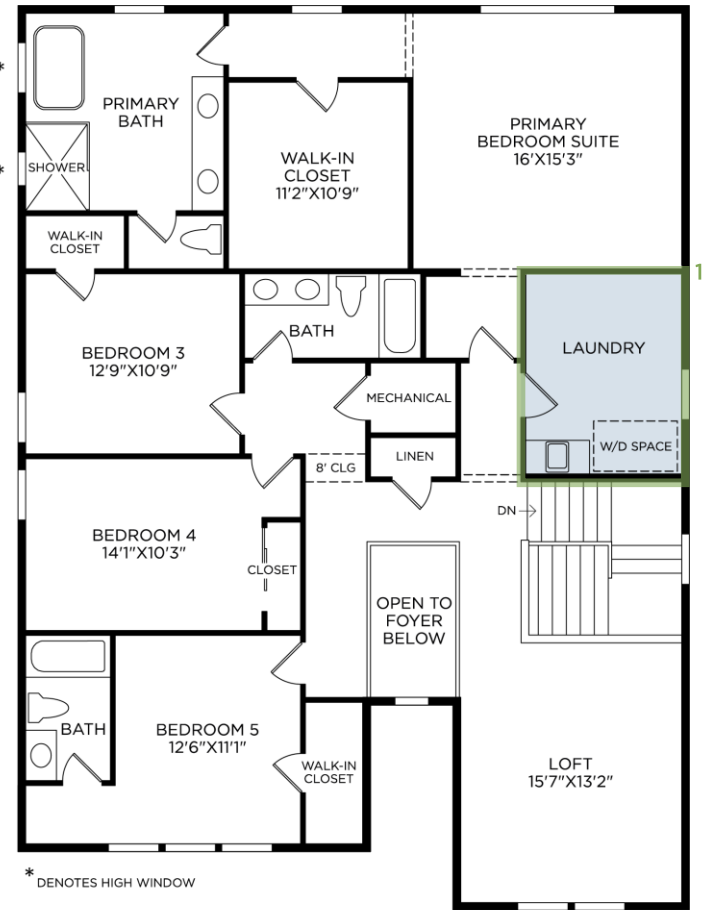

Designer Appointed Features | ARCHITECTURAL SELECTIONS

Designer Appointed Features are home details and finishes curated by the talented design professionals responsible for the distinctive looks found in our model homes.

1 ALTERNATE LAUNDRY ROOM

3 LUXURY OUTDOOR LIVING

2 ADDITIONAL EXTERIOR DOOR