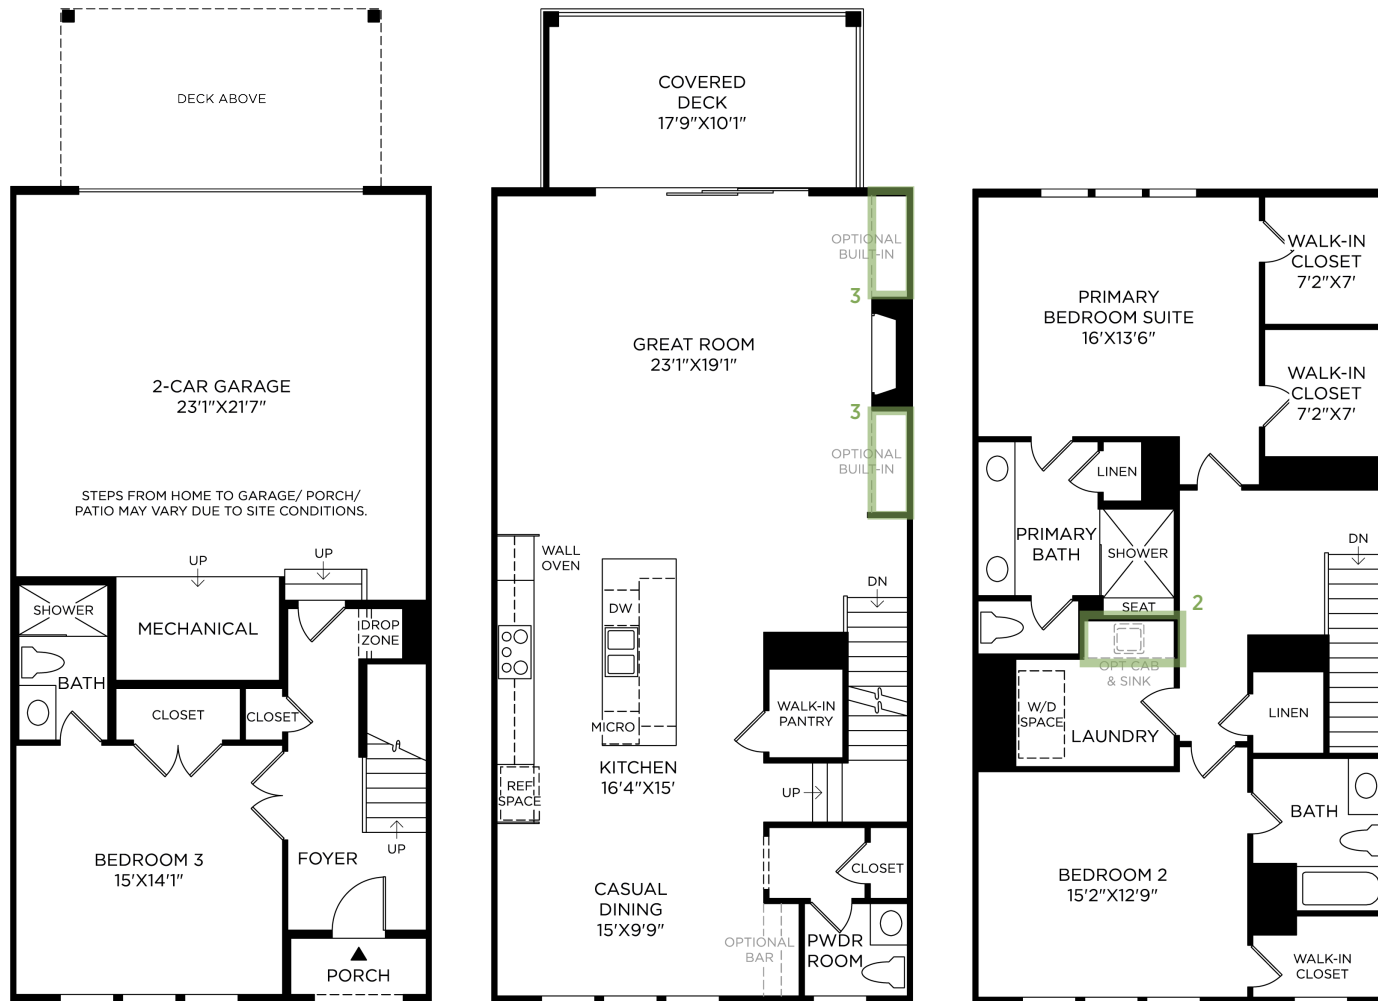

1 PRI BATH 1.75 RAINHEAD

(not shown)

3 BUILT-IN AT GREAT ROOM

2 LAUNDRY ROOM WITH SINK

Designer Appointed Features | INTERIOR SELECTIONS

Designer Appointed Features are home details and finishes curated by the talented design professionals responsible for the distinctive looks found in our model homes.