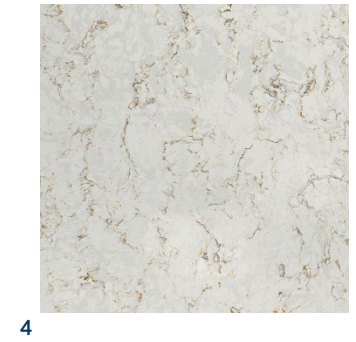

Designer Appointed Features | KITCHEN

Designer Appointed Features are home details and finishes curated by the talented design professionals responsible for the distinctive looks found in our model homes.

1 CABINETS

Diamond Vibe

Morel | Kenora 5PC

2 HARDWARE

Jeffrey Alexander

625-128MB

3 CABINET-ISLAND

Diamond Vibe

White | Kenora 5PC

4 COUNTERTOP-PERIMETER

Silestone

Lusso | 3CM

5 BACKSPLASH

Dal Tile

Mesmerist Trance

6 FLOORING-HARDWOOD

Shaw

Homeland Oak | Heritage

7 FAUCET

Kohler

Matte Black | Crue

8 SINK

Kohler

Stainless | Single Bowl

9 LIGHTING-ISLAND

Progress

Modern | Black

10 LIGHTING-DINING

Progress

Modern | Black