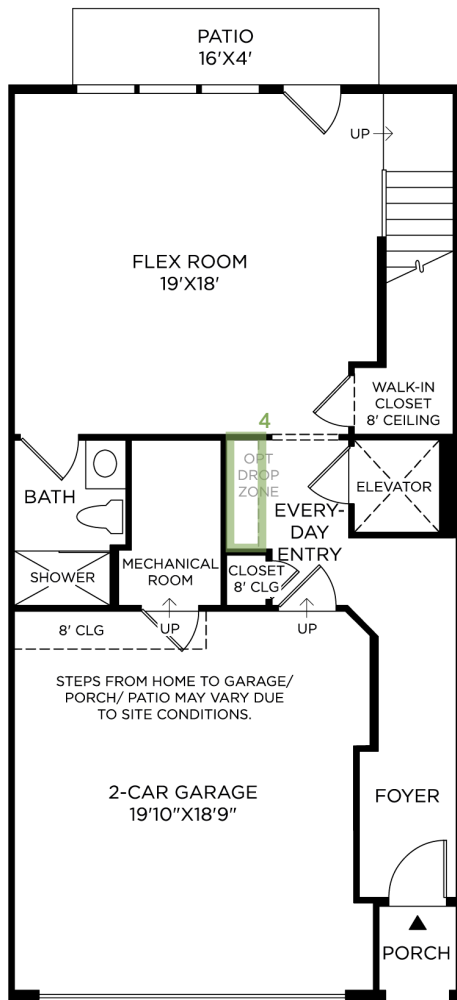

1 RAIN HEAD IN PRIMARY BATH

(not shown)

3 PRIMARY BATH HAND SHOWER

(not shown)

2 BUILT-IN IN GREAT ROOM

4 DROP ZONE

Designer Appointed Features | INTERIOR SELECTIONS

Designer Appointed Features are home details and finishes curated by the talented design professionals responsible for the distinctive looks found in our model homes.