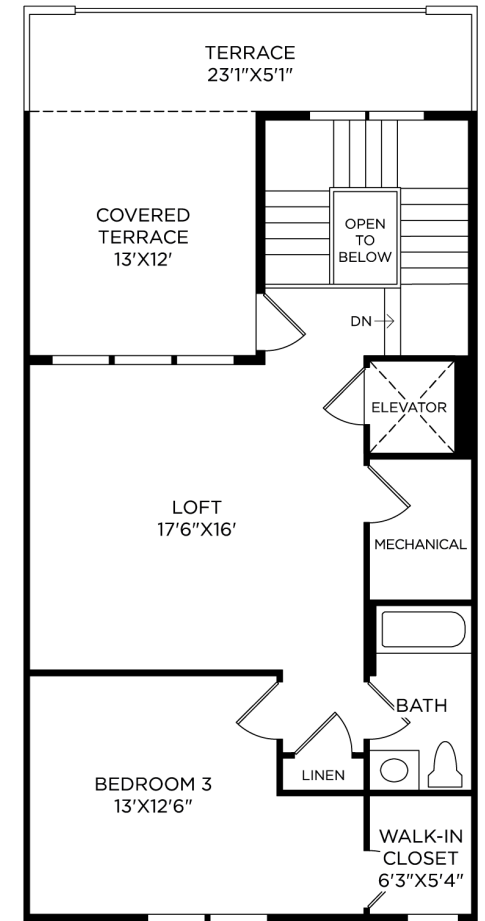

1 RAIN HEAD IN PRIMARY BATH

(not shown)

3 PRIMARY BATH HAND SHOWER

(not shown)

2 BUILT-IN IN GREAT ROOM

4 DROP ZONE

Designer Appointed Features | INTERIOR SELECTIONS

Designer Appointed Features are home details and finishes curated by the talented design professionals responsible for the distinctive looks found in our model homes.