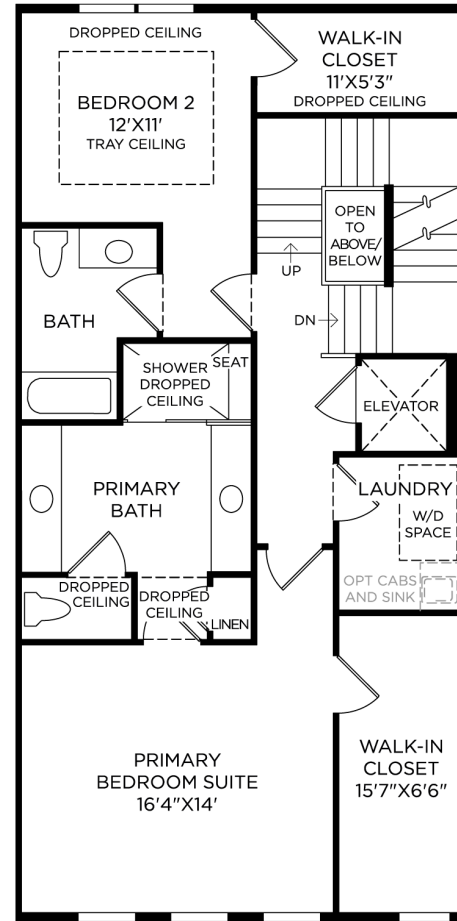

1 RAIN HEAD IN PRIMARY BATH

(not shown)

3 PRIMARY BATH HAND SHOWER

(not shown)

2 BUILT-IN IN GREAT ROOM

4 DROP ZONE

Designer Appointed Features | INTERIOR SELECTIONS

Designer Appointed Features are home details and finishes curated by the talented design professionals responsible for the distinctive looks found in our model homes.