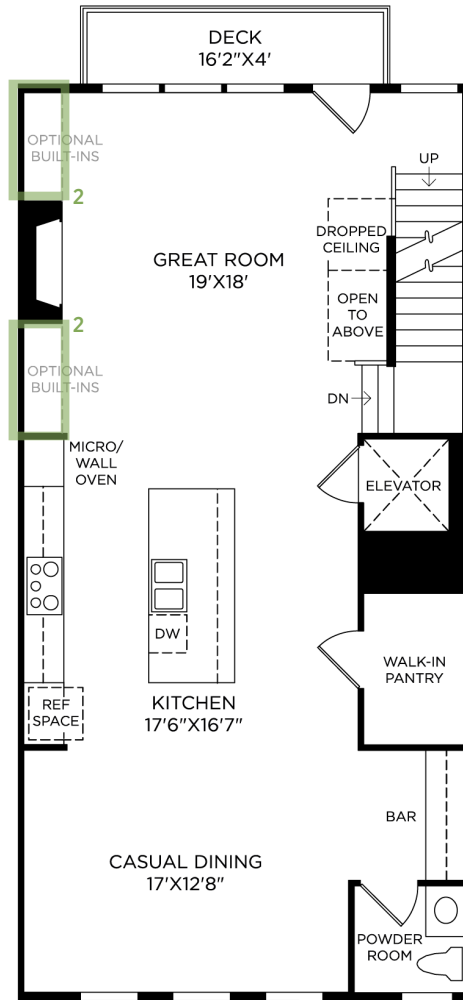

1 RAIN HEAD IN PRIMARY BATH

(not shown)

3 PRIMARY BATH HAND SHOWER

(not shown)

2 BUILT-IN IN GREAT ROOM

4 DROP ZONE

Designer Appointed Features | INTERIOR SELECTIONS

Designer Appointed Features are home details and finishes curated by the talented design professionals responsible for the distinctive looks found in our model homes.