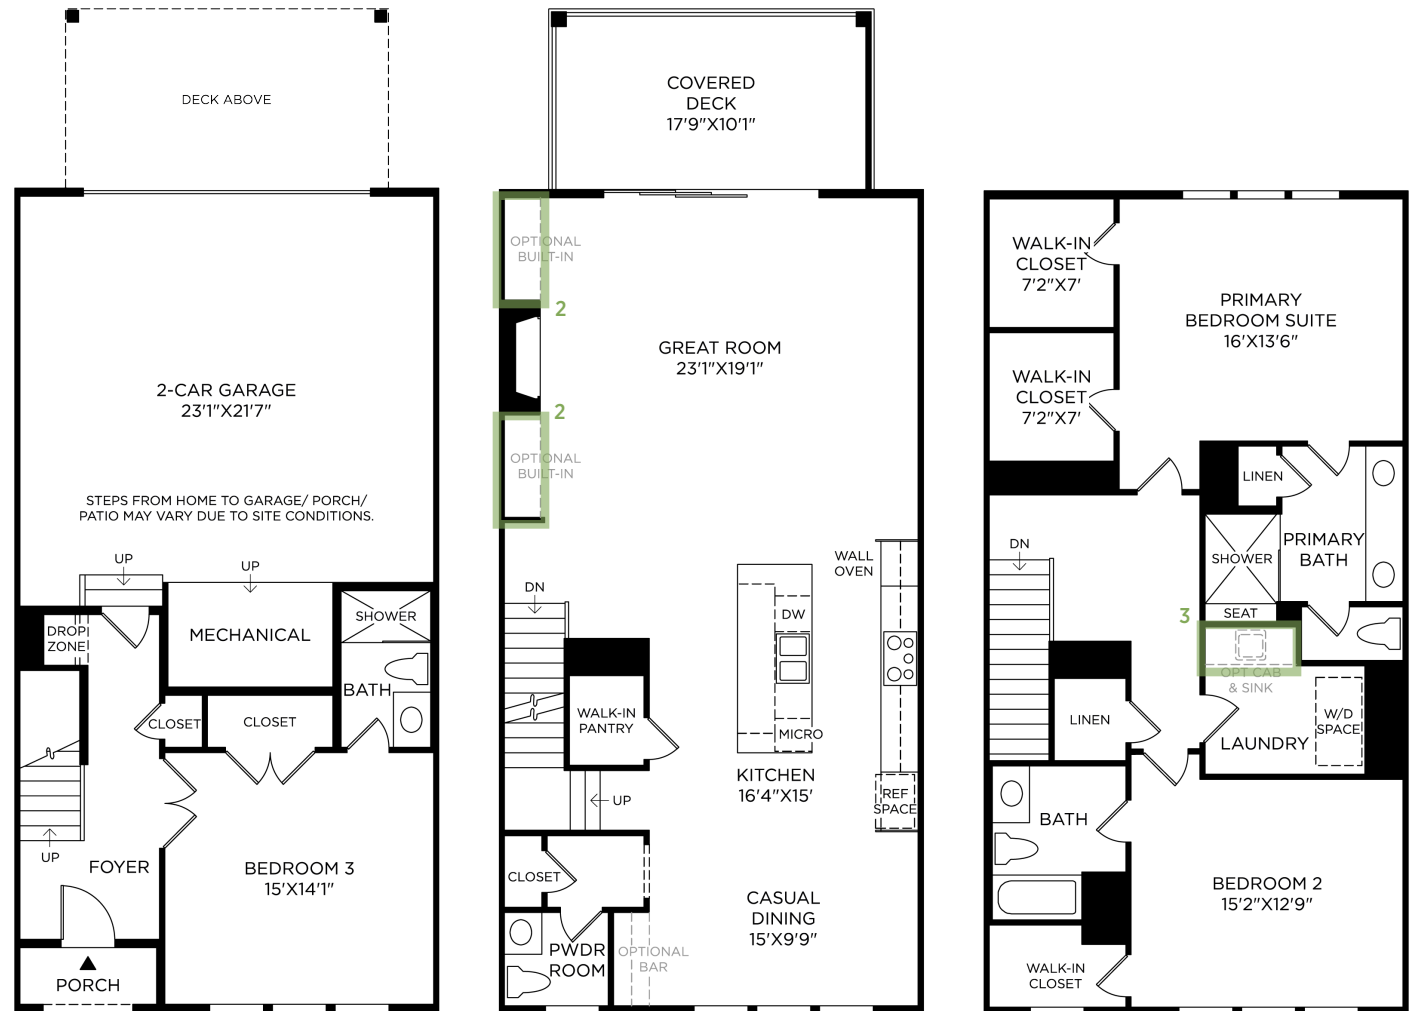

1 PRI BATH 1.75 RAINHEAD

(not shown)

2 BUILT-IN AT GREAT ROOM

3 LAUNDRY ROOM W/ SINK

Designer Appointed Features | INTERIOR SELECTIONS

Designer Appointed Features are home details and finishes curated by the talented design professionals responsible for the distinctive looks found in our model homes.