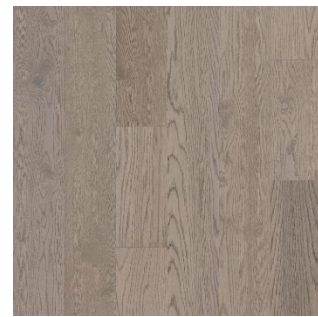

9 LIGHTING-ISLAND

Progress

Modern | Satin Nickel

10 LIGHTING-DINING

Progress

Modern | Satin Nickel

Designer Appointed Features | KITCHEN APPLIANCES

Designer Appointed Features are home details and finishes curated by the talented design professionals responsible for the distinctive looks found in our model homes.