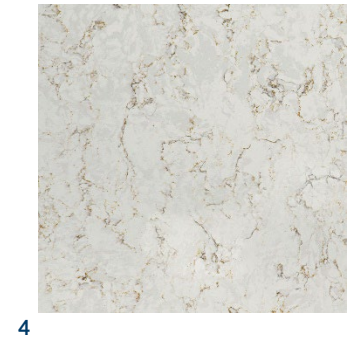

Designer Appointed Features | KITCHEN

Designer Appointed Features are home details and finishes curated by the talented design professionals responsible for the distinctive looks found in our model homes.

1 CABINETS

Diamond Vibe

Morel | Kenora 5PC

2 HARDWARE

Jeffrey Alexander

178MB

3 CABINET-ISLAND

Diamond Vibe

White | Kenora 5PC

4 COUNTERTOP-PERIMETER

Silestone

Lusso | 3CM

5 BACKSPLASH

Dal Tile

Mesmerist Trance

6 FLOORING-HARDWOOD

Shaw

Homeland Oak | Heritage

7 FAUCET

Kohler

Matte Black | Crue

8 SINK

Kohler

Stainless | Single Bowl

9 LIGHTING-ISLAND

Progress

Modern | Black

10 LIGHTING-DINING

Progress

Modern | Black