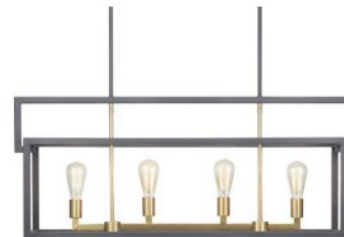

9 LIGHTING-ISLAND

Progress

Modern | Black

10 LIGHTING-DINING

Progress

Modern | Black

Designer Appointed Features | KITCHEN APPLIANCES

Designer Appointed Features are home details and finishes curated by the talented design professionals responsible for the distinctive looks found in our model homes.