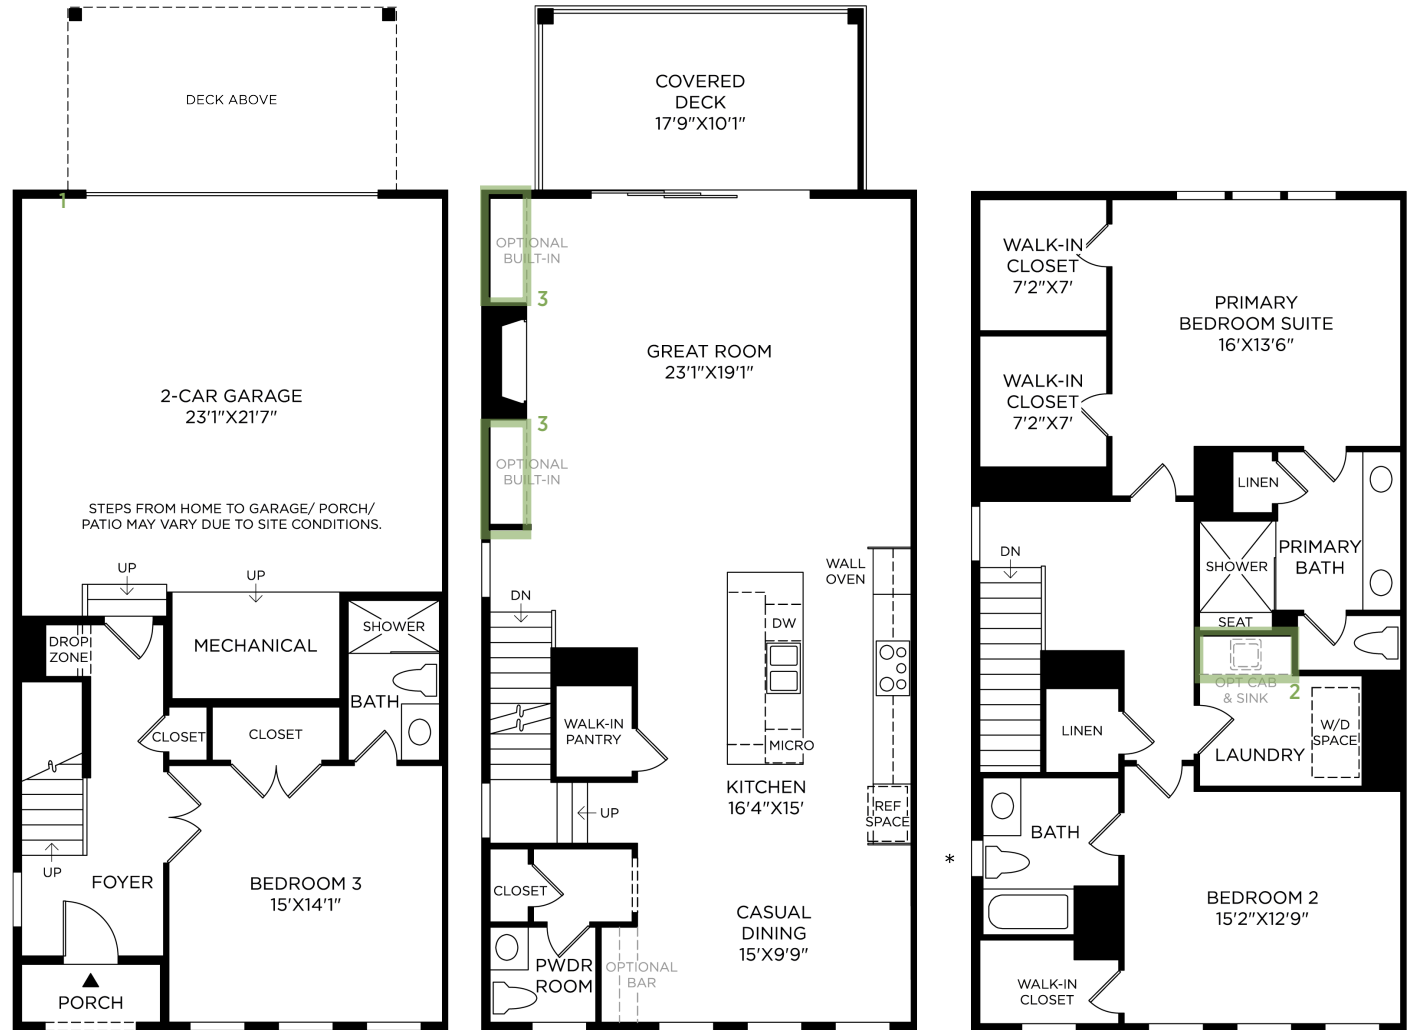

1 PRI BATH 1.75 RAINHEAD

(not shown)

2 LAUNDRY ROOM W/ SINK

3 BUILT-IN AT GREAT ROOM

* DENOTES HIGH WINDOW

Designer Appointed Features | INTERIOR SELECTIONS

Designer Appointed Features are home details and finishes curated by the talented design professionals responsible for the distinctive looks found in our model homes.