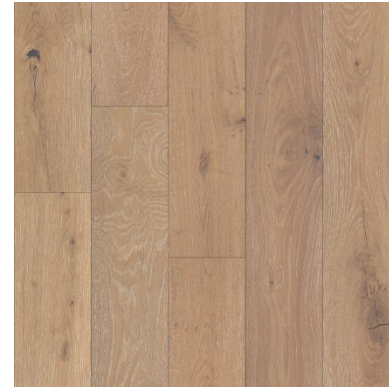

5 FLOORING-HARDWOOD

Shaw
Tapestry | Kingston Oak

6 LIGHTING

Progress
Modern | Black

Designer Appointed Features | KITCHEN

Designer Appointed Features are home details and finishes curated by the talented design professionals responsible for the distinctive looks found in our model homes.