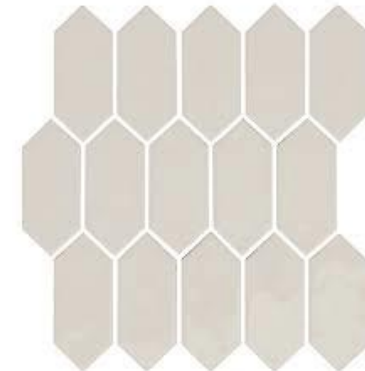

Blanca Statuarietto | 3 cm, Eased edge

4 BACKSPLASH

Daltile Mythology

Olympus | 2x5 Picket Mosaic, Vertical

1

2

3

4