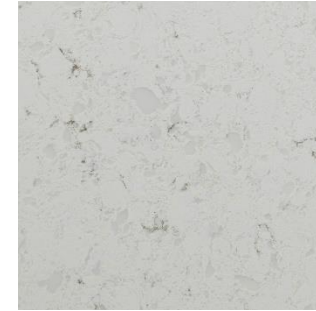

Designer Appointed Features | KITCHEN

Designer Appointed Features are home details and finishes curated by the talented design professionals responsible for the distinctive looks found in our model homes.

1 CABINETS

Century Malibu

White | Painted

2 HARDWARE

Century Hillmont Pull

Satin Nickel | TK905BSN

3 COUNTERTOP-ISLAND

MSI Quartz

Blanca Statuarietto | 3 cm, Eased edge

4 COUNTERTOP-PERIMETER

MSI Quartz

Blanca Statuarietto | 3 cm, Eased edge

5 BACKSPLASH

Daltile Mythology

Olympus | 2x5 Picket Mosaic, Vertical

6 FAUCET

Kohler Crue

Vibrant Stainless | Single Hole

7 SINK

Kohler Vault

Stainless Steel | Undermount, Single Bowl

8 FLOORING-LVP

Shaw Home

Genuine Greige | Straight

9 LIGHTING-ISLAND

Progress Hinton

Brushed Nickel | P500384-009

10 LIGHTING-DINING

Progress Replay

Brushed Nickel | P4319-09

1

2

3

4

5

6

7

8

9

10