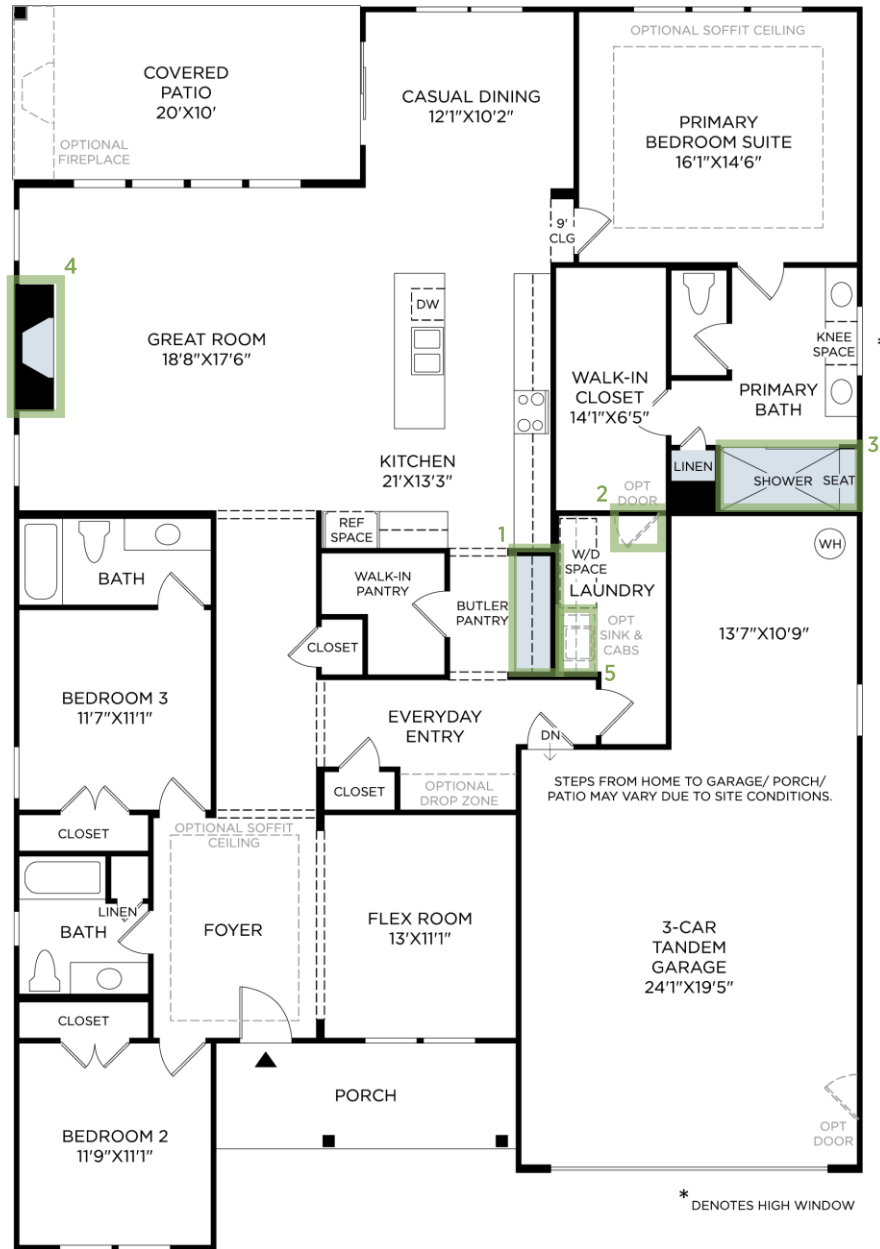

- 1 BUTLER'S PANTRY
- 2 ADDITIONAL ENTRY LAUNDRY ROOM
- 3 ALTERNATE PRIMARY SHOWER
- 4 TRADITIONAL FIREPLACE 42" CALIBER
- 5 LAUNDRY ROOM UTILITY SINK
- 6 ZERO THRESHOLD SHOWER
(not shown)

Designer Appointed Features | KITCHEN