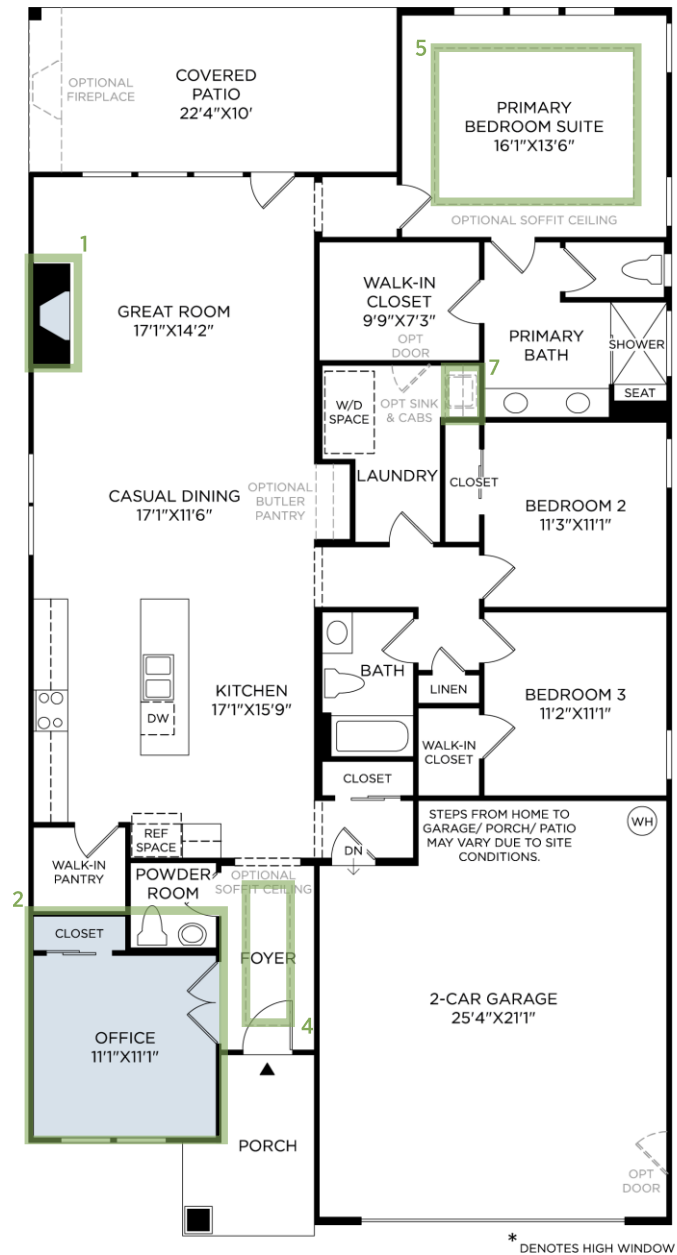

- 1 **TRADITIONAL FIREPLACE 42" CALIBER**
- 2 **OFFICE REPLACES FLEX**
- 3 **ZERO THRESHOLD SHOWER**  
(not shown)
- 4 **SOFFIT CEILING FOYER**
- 5 **SOFFIT CEILING PRIMARY BEDROOM**
- 6 **PRI BATH 1.75 HANDSHOWER W/ SLIDEBAR**  
(not shown)
- 7 **LAUNDRY ROOM U/M SINK W/ CABINET**