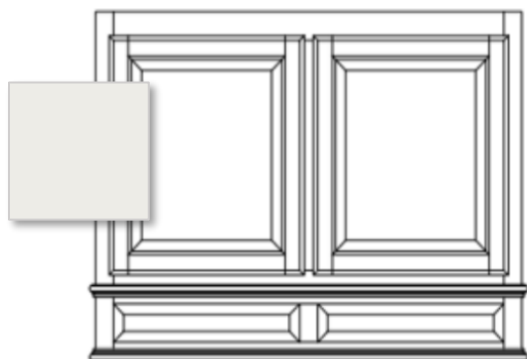

Designer Appointed Features | KITCHEN APPLIANCES

Designer Appointed Features are home details and finishes curated by the talented design professionals responsible for the distinctive looks found in our model homes.

KitchenAid®