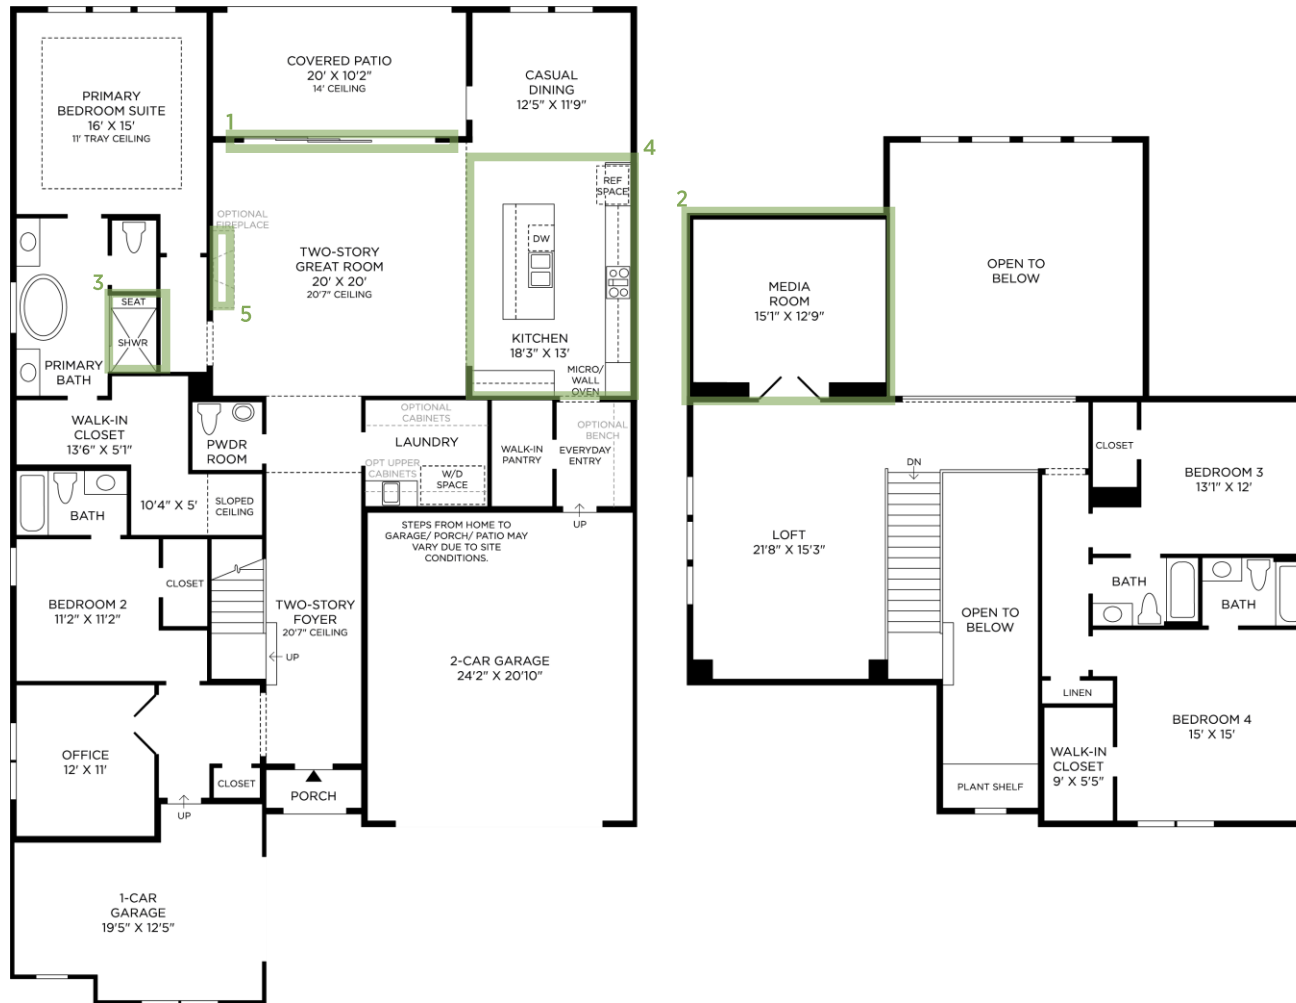

1 MULTI-SLIDE DOOR 15X8

3 ALTERNATE PRIMARY SHOWER

5 COSMO FIREPLACE

2 MEDIA ROOM

4 ALTERNATE KITCHEN

Designer Appointed Features | INTERIOR SELECTIONS

Designer Appointed Features are home details and finishes curated by the talented design professionals responsible for the distinctive looks found in our model homes.