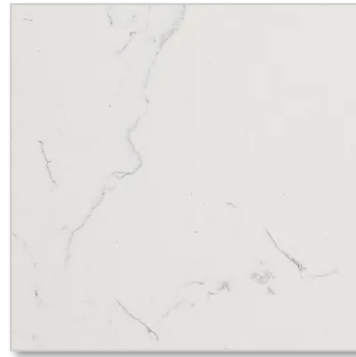

Kohler Simplice

Polished Chrome

7 TOILET

Sterling Windham

White | Elongated Bowl | Quiet-Close | 1.28 GPF

8 MIRROR FRAME

Decorative Wood

Style 8266 | 1.5"W