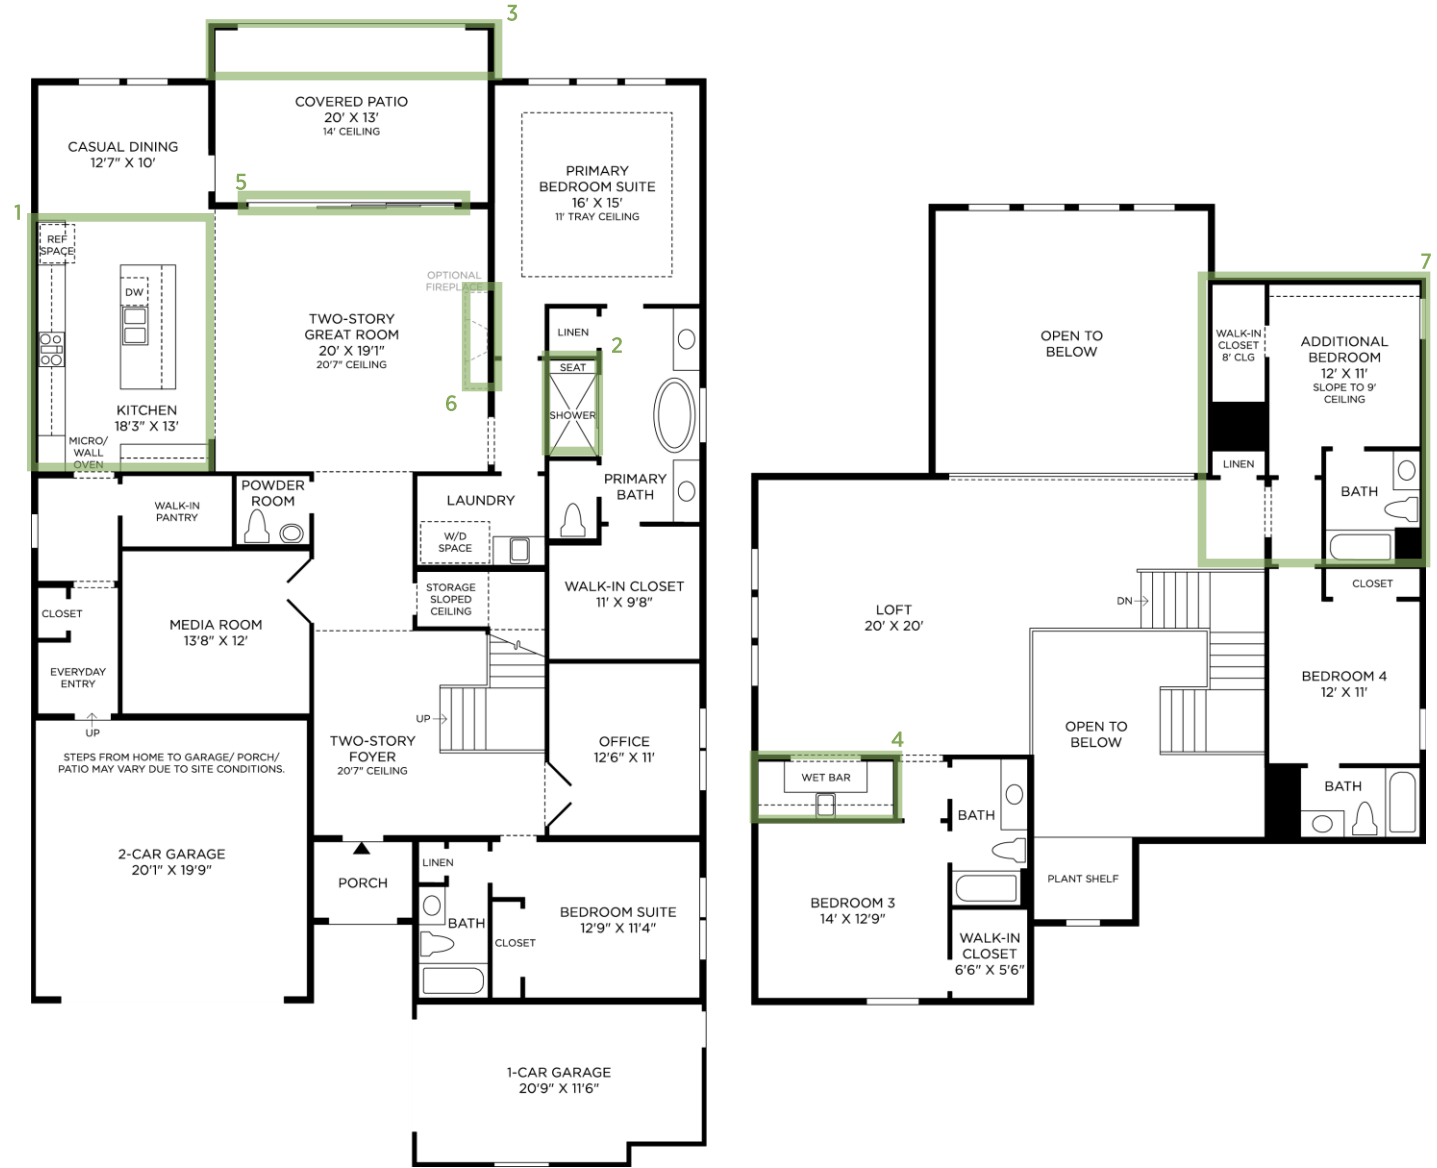

- 1 ALTERNATE KITCHEN
- 2 ALTERNATE PRIMARY SHOWER
- 3 EXTENDED COVERED PATIO DEPTH
- 4 WET BAR
- 5 MULTI-SLIDE DOOR 15X8
- 6 COSMO FIREPLACE
- 7 ADDITIONAL BED AND BATH

Designer Appointed Features | INTERIOR SELECTIONS