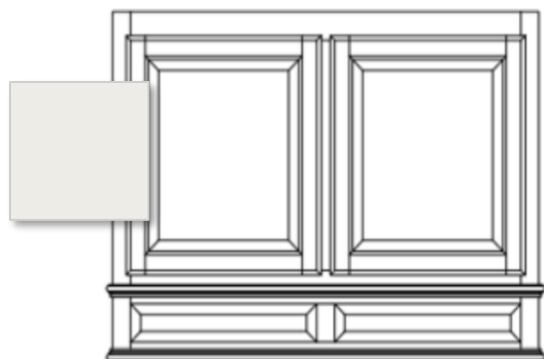

Designer Appointed Features | KITCHEN APPLIANCES

Designer Appointed Features are home details and finishes curated by the talented design professionals responsible for the distinctive looks found in our model homes.

KitchenAid®