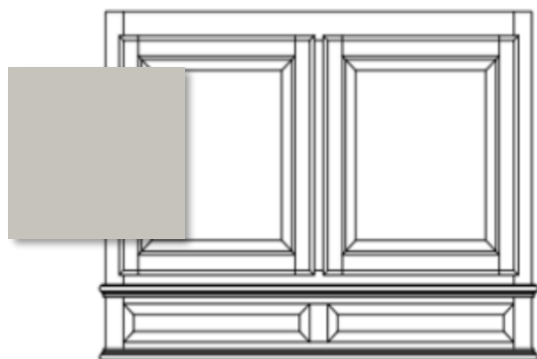

Designer Appointed Features | KITCHEN APPLIANCES

Designer Appointed Features are home details and finishes curated by the talented design professionals responsible for the distinctive looks found in our model homes.

KitchenAid®