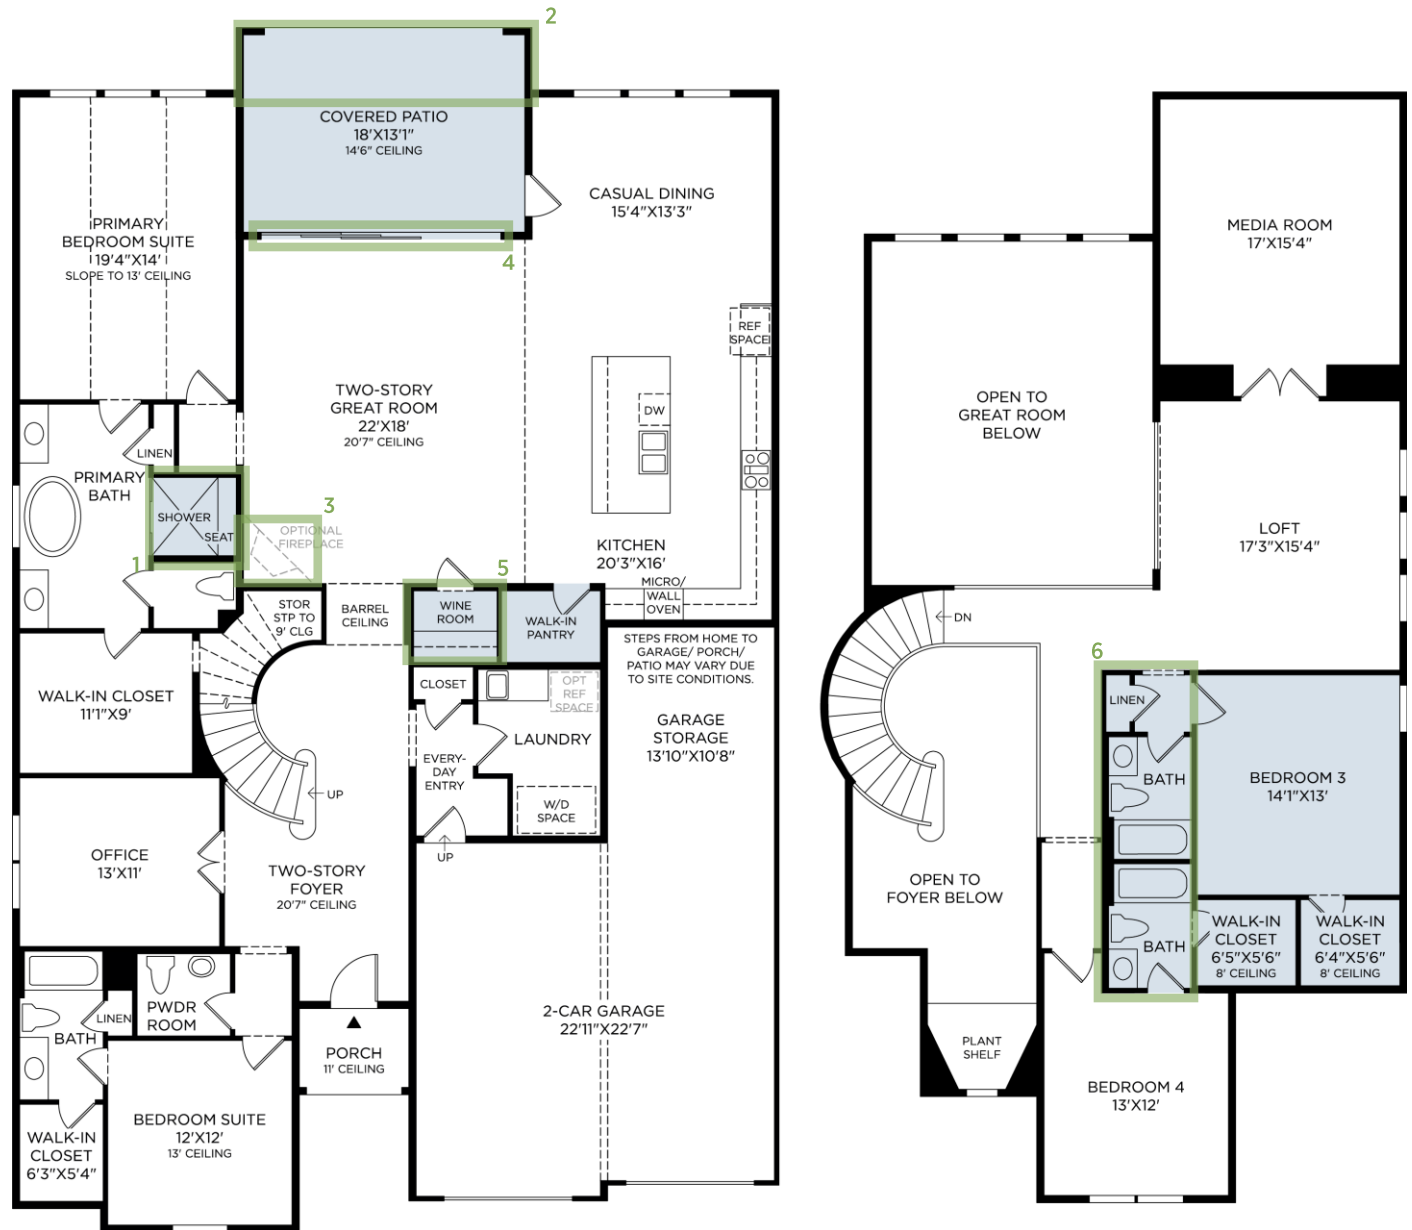

- 1 ALTERNATE PRIMARY SHOWER
- 2 EXTENDED COVERED PATIO DEPTH
- 3 LINEAR FIREPLACE 42" COSMO
- 4 MULTI-SLIDE STACKED DOOR
- 5 WINE ROOM
- 6 TWO FULL BATHS

Designer Appointed Features | INTERIOR SELECTIONS