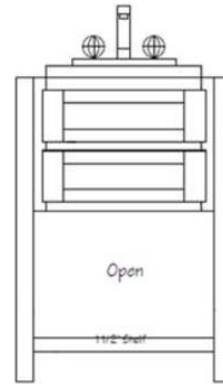

Designer Appointed Features | POWDER ROOM

Designer Appointed Features are home details and finishes curated by the talented design professionals responsible for the distinctive looks found in our model homes.

1 COUNTERTOP

Della Terra Quartz
Vallejo Gold | 3 cm

2 VANITY CABINET

Hoffman Cabinets Modern
Maple - Stained Champagne | Shaker Drawer (Fixed)

3 FLOOR TILE

Arizona Tile Lagos
Ivory Matte | 12x24 Porcelain Tile

4 FAUCET

Kohler Hint-Pitch
Brushed Moderne Brass | Widespread Handles

5 SINK

Kohler Caxton
White | Under-Mount | Oval

6 BATH ACCESSORIES

Kohler Elate
Brushed Moderne Brass

7 TOILET

Sterling Windham
White | Elongated Bowl | Quiet-Close | 1.28 GPF

8 MIRROR FRAME

Hoffman Cabinets
Maple - Stained Champagne

1

2

3

4

5

6

7

8