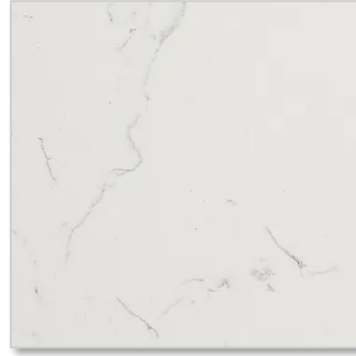

Kohler Cruë

Polished Chrome | Single-Handle | Pull-Down

5 SINK

Kohler Vault

Stainless Steel | Under-Mount | Single Basin

6 FLOORING - HARDWOOD

Shaw TB Homeland Oak

Tradition | 7" W Plank