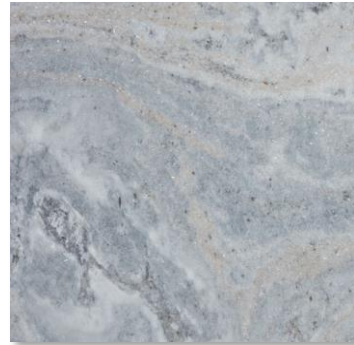

8 SINK

Kohler Vault
Stainless Steel | Under-Mount | Single Basin

1

2

3

4

5

6