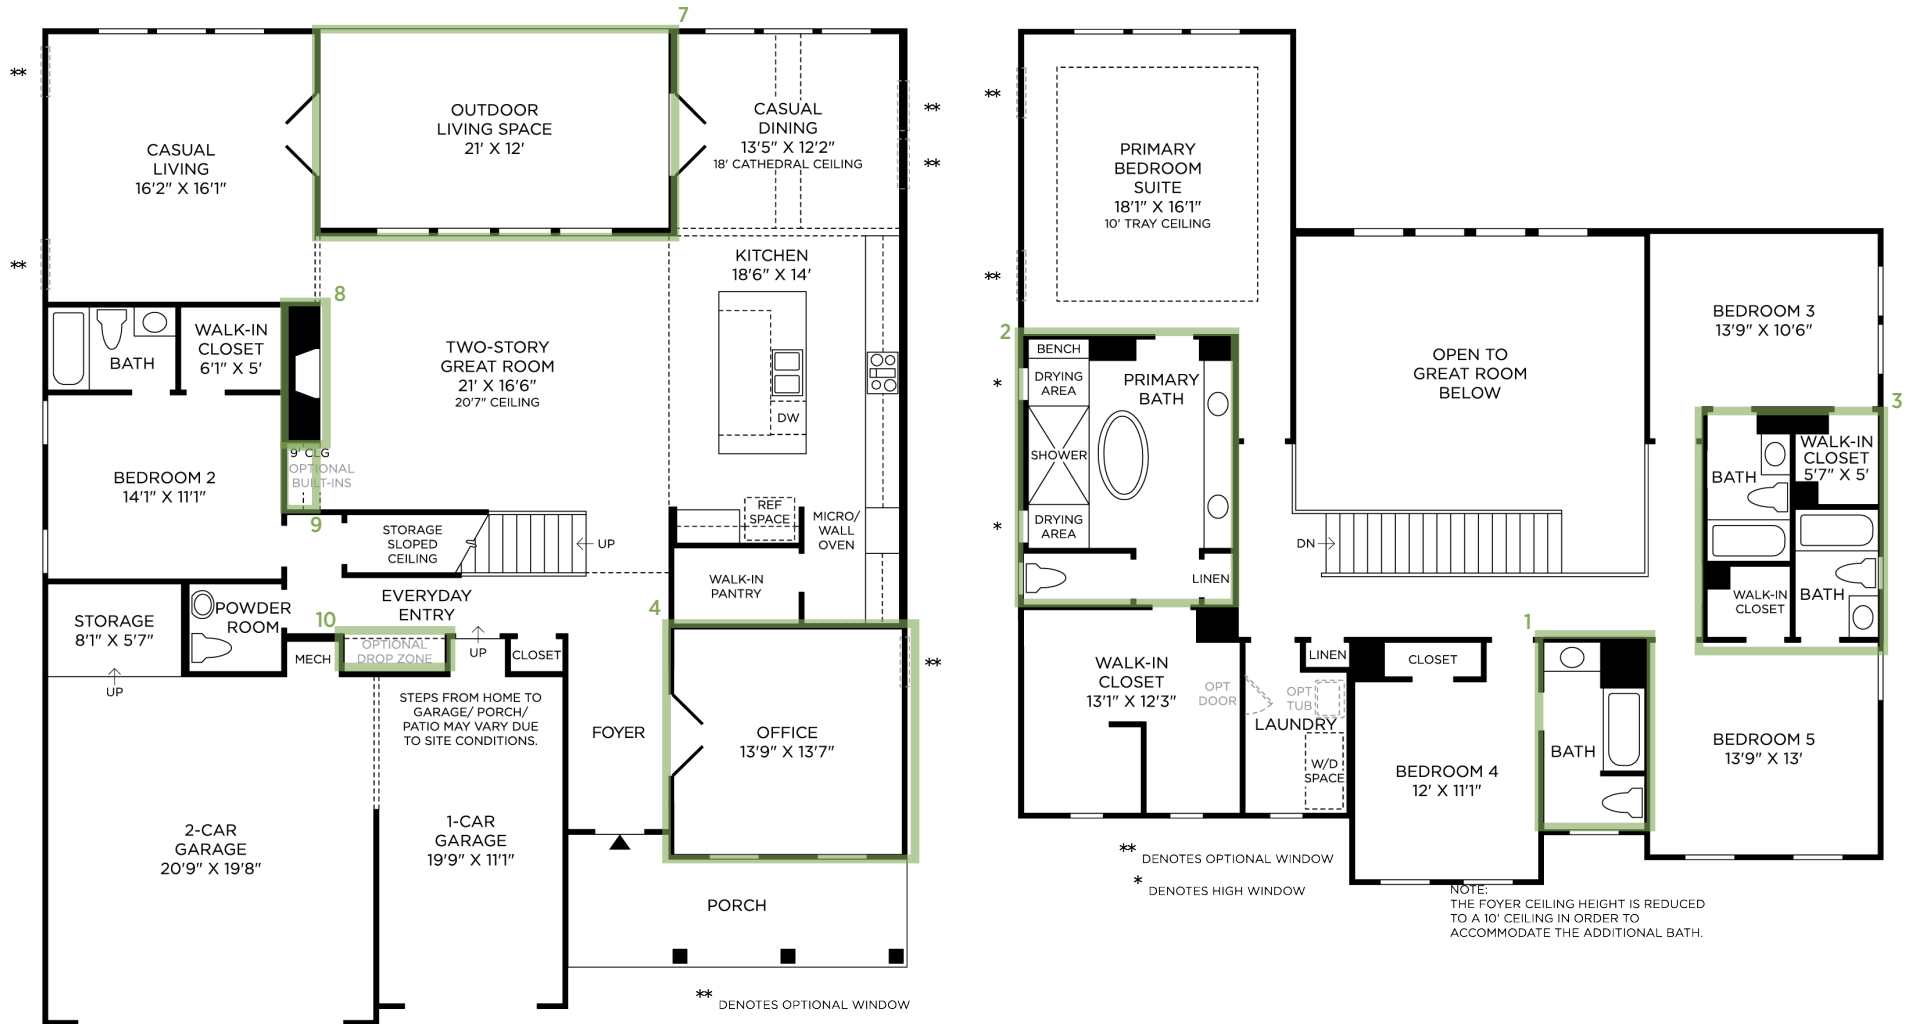

Designer Appointed Features | ARCHITECTURAL SELECTIONS

Designer Appointed Features are home details and finishes curated by the talented design professionals responsible for the distinctive looks found in our model homes.

1 ADDITIONAL BATH

3 ENSUITE BATHS REPLACE SHARED

5 DOUBLE FULL LITE DOOR
(not shown)

8 LINEAR FIREPLACE

2 ALTERNATE PRIMARY BATH

4 OFFICE

6 LAWN IRRIGATION
(not shown)

9 BUILT-IN AT GREAT ROOM

7 OUTDOOR LIVING

10 DROP ZONE